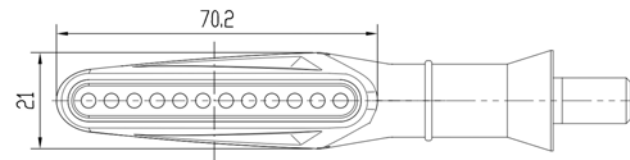

TECHNICAL FEATURES

TURN SIGNAL

E-mark certification
HOMOLOGATED

DIMENSIONS

When it comes to quality motorcycle signal lights & components, Puig is the brand you can depend on.