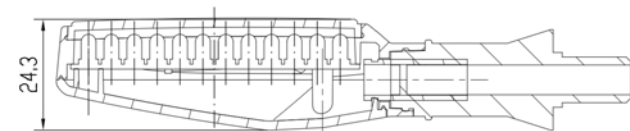

TECHNICAL FEATURES

TURN SIGNAL

E-mark certification
HOMOLOGATED

DIMENSIONS

When it comes to quality motorcycle signal lights & components, Puig is the brand you can depend on.