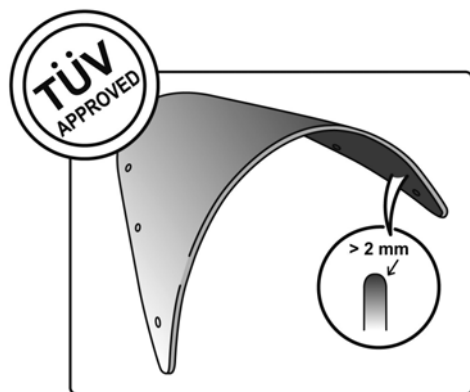

## TECHNICAL FEATURES

Check the ABE HOMOLOGATION document if the product is homologated for your motorcycle

ROUNDED CONTOUR-PROFILE

TÜV APPROVED