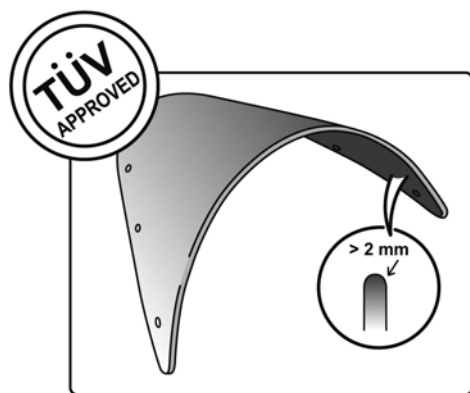

TECHNICAL FEATURES

Check the ABE HOMOLOGATION document if the product is homologated for your motorcycle

ROUNDED CONTOUR-PROFILE

TÜV APPROVED