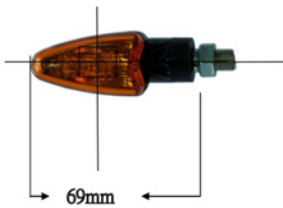

TECHNICAL FEATURES

E-mark certification

HOMOLOGATED

TURN SIGNAL

LONG MEASURES

SHORT MEASURES

When it comes to quality motorcycle signal lights & components, Puig is the brand you can depend on.