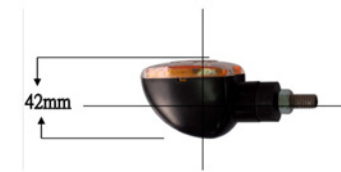

TECHNICAL FEATURES

E-mark certification

HOMOLOGATED

TURN SIGNAL

LONG MEASURES

SHORT MEASURES

When it comes to quality motorcycle signal lights & components, Puig is the brand you can depend on.