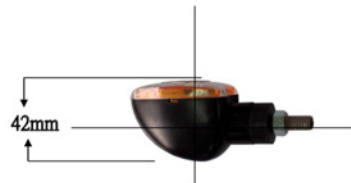

TECHNICAL FEATURES

E-mark certification

HOMOLOGATED

TURN SIGNAL

LONG MEASURES

SHORT MEASURES

When it comes to quality motorcycle signal lights & components, Puig is the brand you can depend on.