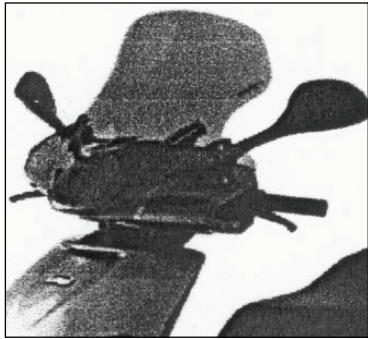

WINDSHIELD CITY ADAPTABLE TO

PIAGGIO NRG

Mod.: SPORT
Ref.: 2390

Mod.: TOURING
Ref.: 2403

PREVENTION

- Use water and neutral soap to clean the windshield.
- Check the tightening of the fasteners periodically.
- Park the scooter facing the sun, avoiding the sun-reflection effect that may damage some parts.
- Park if possible on even surfaces.

Thanks for your attention.

MOD. SPORT

MOD. TOURING

ID.	DESCRIPTION	QTY.
1	Windshield	1
2	Exterior cap	2
3	Ball bearing exterior support	2
4	Ball bearing interior support	2
5	M5x20 DIN912 allen screw	4
6	M5 DIN982 lock nut	4
7	M5x13 phillips screw	4
8	Straight rod Ø9x100	2
9	Final bar cap	2
10	M8x40 DIN912 screw	2
11	Rod guide support	2
12	Coupling angle	2
13	Angle Ref.:581	2
14	M8 nut cover	2
15	M8 DIN6923 nut	2
16	M8 DIN912 screw cap	2
17	Ø14xØ8x26 spacer	2
18	M8 nut cover	2
19	M8x80 DIN931 screw	2
20	Ø8 flat washer	2