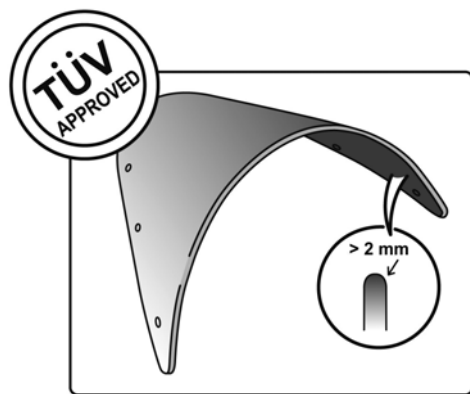

## TECHNICAL FEATURES

Check the ABE HOMOLOGATION document if the product is homologated for your motorcycle

ROUNDED CONTOUR-PROFILE

TÜV APPROVED