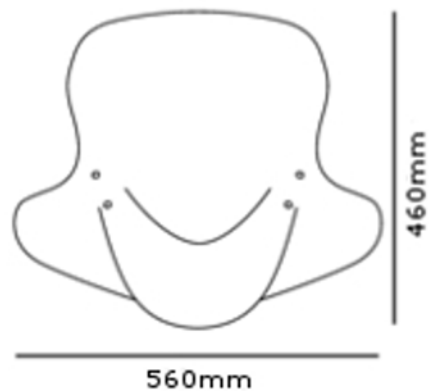

## TECHNICAL FEATURES

Check the ABE HOMOLOGATION document if the product is homologated for your motorcycle

ROUNDED CONTOUR-PROFILE

TÜV APPROVED