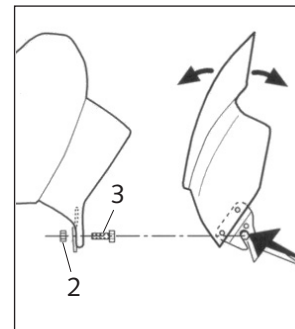

Delivered 2 units of soft sticker 30x30x7 to insert between the screen and the bike panel, if it was necessary.

AVAILABLE COLOURS: Carbon look, red, blue, black, smoke, dark smoke.

ID.	DESCRIPTION	QTY.
1	Windshield	1
2	INOX support	2
3	M6x8 screw ISO 7380	4
4	M6x12 screw ISO 7380 w/special nut	2
5	Plastic washer Ø6,1xØ11x1	4
6	M8 nut DIN 934	2
7	M8x35 screw DIN 933	2
8	Ø18xØ8x1,5 flat washer	2
9	Metal arrowhead Ø15xØ8x9	2
10	Metal arrowhead Ø12xØ6x8,5	2
11	M6x20 screw DIN 933	2

FITTING SYSTEM - 1

FITTING SYSTEM - 2