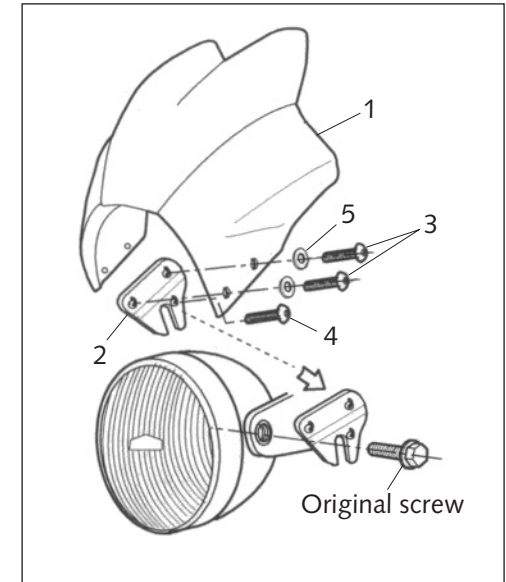

Delivered 2 units of soft sticker 30x30x7 to insert between the screen and the bike panel, if it was necessary.

AVAILABLE COLOURS: Carbon look, red, blue, black, smoke, dark smoke.

ID.	DESCRIPTION	QTY.
1	Windshield	1
2	INOX support	2
3	M6x8 screw ISO 7380	4
4	M6x12 screw ISO 7380 w/special nut	2
5	Plastic washer Ø6,1xØ11x1	4
6	M8 nut DIN 934	2
7	M8x35 screw DIN 933	2
8	Ø18xØ8x1,5 flat washer	2
9	Metal arrowhead Ø15xØ8x9	2
10	Metal arrowhead Ø12xØ6x8,5	2
11	M6x20 screw DIN 933	2

FITTING SYSTEM - 1

FITTING SYSTEM - 2