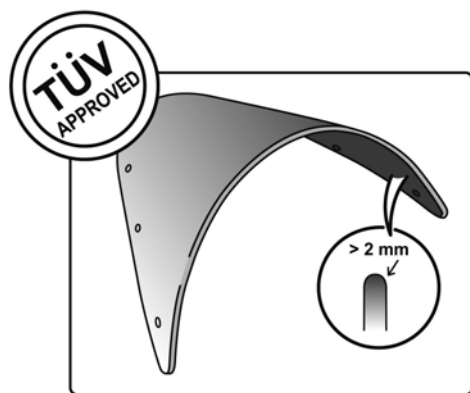

TECHNICAL FEATURES

2 fixing points

ROUNDED CONTOUR-PROFILE

Check the ABE HOMOLOGATION document if the product is homologated for your motorcycle

TÜV APPROVED