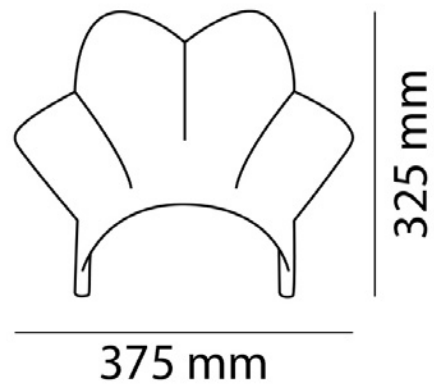

TECHNICAL FEATURES

2 fixing points

ROUNDED CONTOUR-PROFILE

Check the ABE HOMOLOGATION document if the product is homologated for your motorcycle

TÜV APPROVED