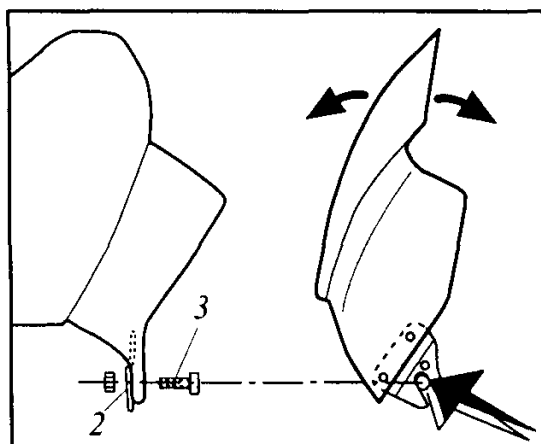

WINDSHIELD MODEL

NAKED, Ref.: 2133, RAPTOR, Ref.: 2127, WAVE Ref.: 2177, COCKPIT Ref.: 2174,
TOP Ref.: 2166, WINDY Ref.: 2176, VISION Ref.: 2167, TRACK Ref.: 4234

Adapted to Honda CB 600 F 03-04' – CB 900 Hornet

**AVAILABLE COLOURS: Carbon look, red, yellow, blue,
Smoke, black, dark smoke.**

TÜV
HOMOLOGATION
N° 38188