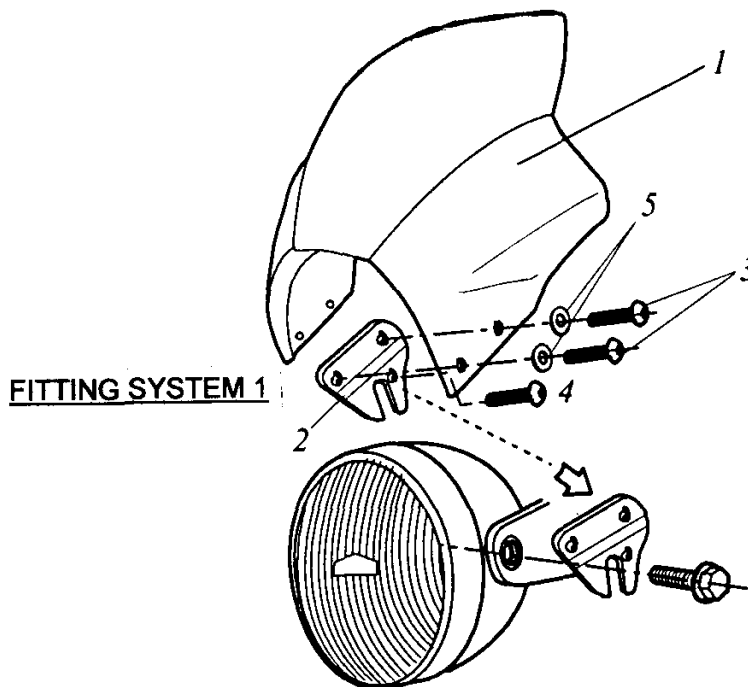

WINDSHIELD MODEL

NAKED, Ref.: 2133, RAPTOR, Ref.: 2127, WAVE Ref.: 2177, COCKPIT Ref.: 2174,
TOP Ref.: 2166, WINDY Ref.: 2176, VISION Ref.: 2167, TRACK Ref.: 4234

Adapted to Honda CB 600 F 03-04' – CB 900 Hornet

**AVAILABLE COLOURS: Carbon look, red, yellow, blue,
Smoke, black, dark smoke.**

TÜV
HOMOLOGATION
N° 38188