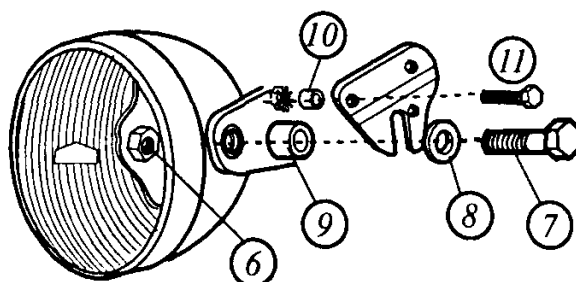

## FITTING SYSTEM 2

**supplied to fit system 1 and 2**

NÚMERO	DENOMINACIÓN	CANTIDAD
1	Windshield	1
2	INOX support 66x60	2
3	M6x8 screw ISO 7380	4
4	M6x12 screw ISO 7380 w/special nut	2
5	Plastic washer Ø 6,1 x Ø 11 x 1	4
6	M8 nut DIN 934	2
7	M8x35 screw DIN 933	2
8	Ø18xØ8x1,5 flat washer	2
9	Metal arrowhead Ø15xØ8x9	2
10	Metal arrowhead Ø12xØ6x8,5	2
11	M6x20 screw DIN 933	2

We 2 stickers of rubber 30x30x7 deliver fit between fairing and to instrumental panel the necessary iff.

**Puig**  
Racing Screens

MOTOPLASTIC, S.A.