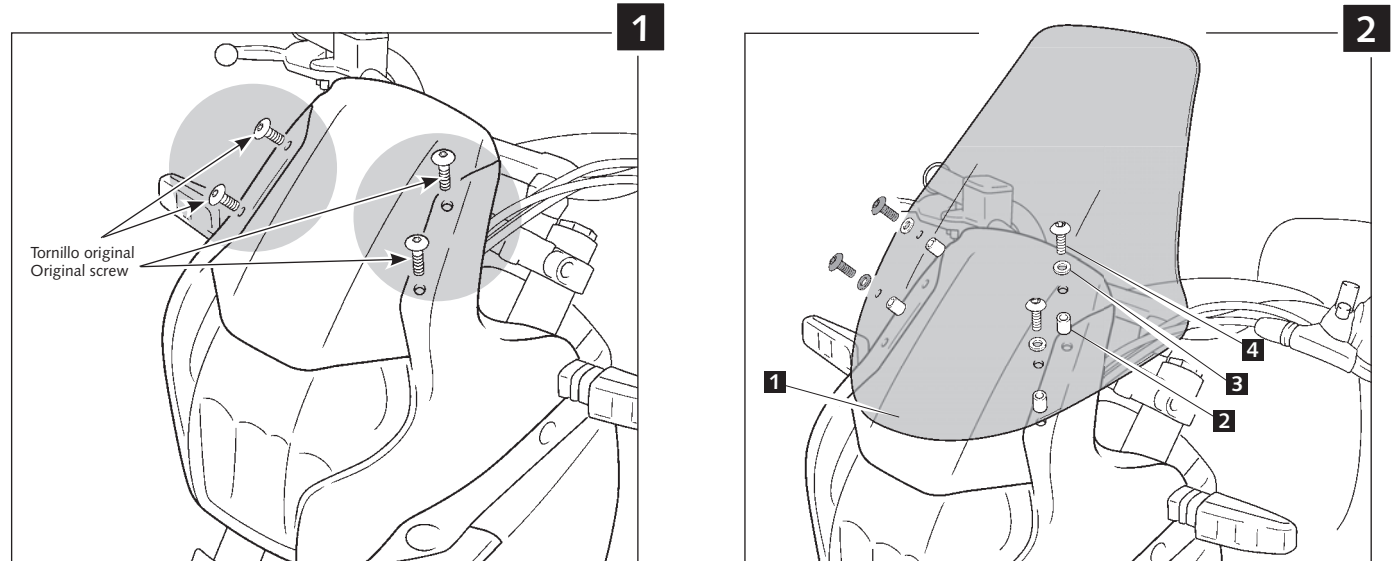

SCREEN ADAPTABLE TO
APRILIA PEGASO 650 STRADA/

Ref.: 2165
 4109

ID.		DESCRIPTION	QTY.
1		Screen	1
2		Arrowhead Ø14xØ6x9	4
3		Nylon washer Ø5	4
4		Allen screw M5X25	4