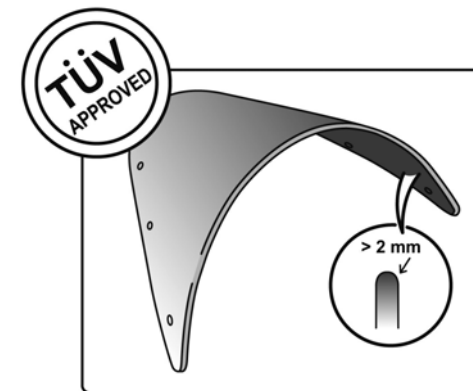

TECHNICAL FEATURES

Check the ABE HOMOLOGATION document if the product is homologated for your motorcycle

ROUNDED CONTOUR-PROFILE

TÜV APPROVED