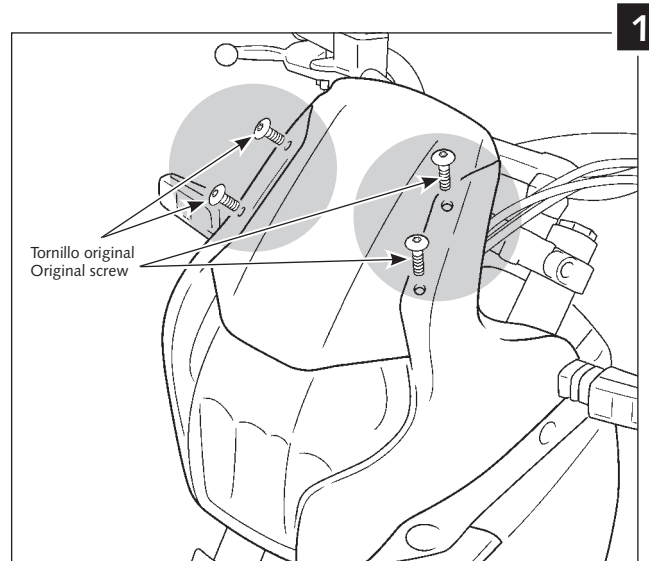

SCREEN ADAPTABLE TO  
**APRILIA PEGASO 650 STRADA/**

Ref.: 2165  
 4109

ID.		DESCRIPTION	QTY.
1		Screen	1
2		Arrowhead Ø14xØ6x9	4
3		Nylon washer Ø5	4
4		Allen screw M5X25	4