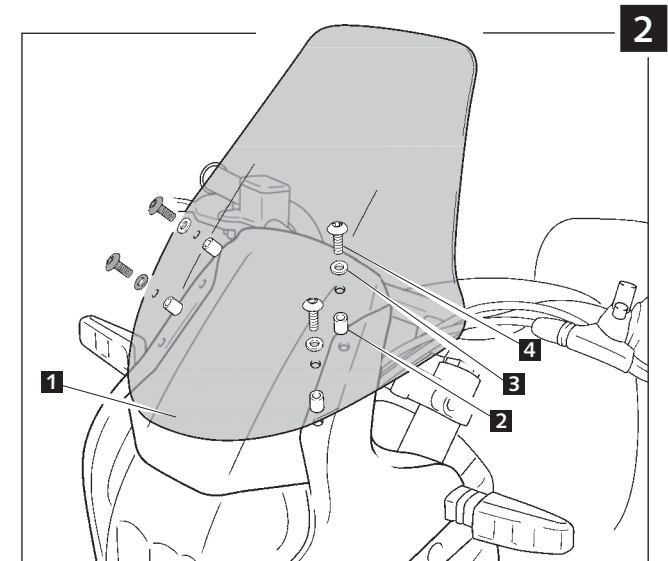

SCREEN ADAPTABLE TO  
**APRILIA PEGASO 650 STRADA/**

Ref.: 2165  
 4109

ID.		DESCRIPTION	QTY.
1		Screen	1
2		Arrowhead Ø14xØ6x9	4
3		Nylon washer Ø5	4
4		Allen screw M5X25	4