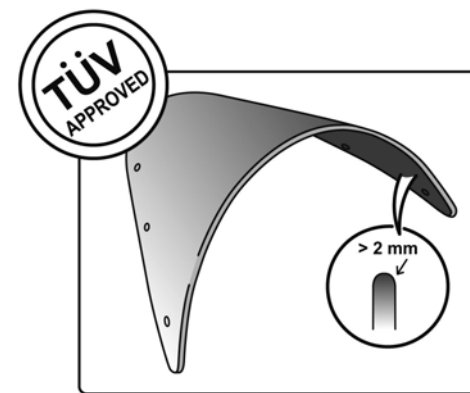

TECHNICAL FEATURES

Check the ABE HOMOLOGATION document if the product is homologated for your motorcycle

ROUNDED CONTOUR-PROFILE

TÜV APPROVED