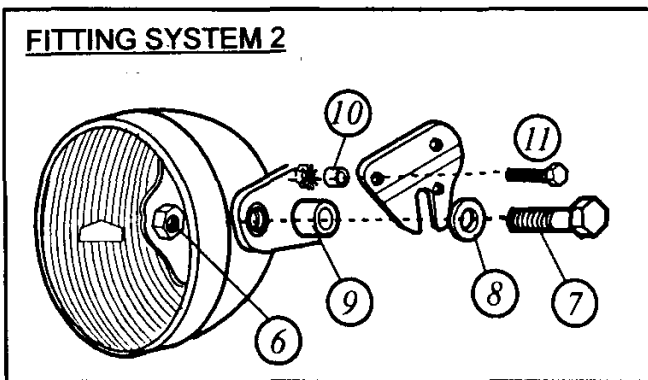

WINDSHIELD MODEL

NAKED, Ref.: 2133, RAPTOR, Ref.: 2127, WAVE Ref.: 2177, COCKPIT Ref.: 2174,
TOP Ref.: 2166, WINDY Ref.: 2176, VISION Ref.: 2167, TRACK Ref.: 4234

Adapted to Honda CB 600 F 03-04' – CB 900 Hornet

**AVAILABLE COLOURS: Carbon look, red, yellow, blue,
Smoke, black, dark smoke.**

TÜV
HOMOLOGATION
N° 38188

supplied to fit system 1 and 2

NÚMERO	DENOMINACIÓN	CANTIDAD
1	Windshield	1
2	INOX support 66x60	2
3	M6x8 screw ISO 7380	4
4	M6x12 screw ISO 7380 w/special nut	2
5	Plastic washer Ø 6,1 x Ø 11 x 1	4
6	M8 nut DIN 934	2
7	M8x35 screw DIN 933	2
8	Ø18xØ8x1,5 flat washer	2
9	Metal arrowhead Ø15xØ8x9	2
10	Metal arrowhead Ø12xØ6x8,5	2
11	M6x20 screw DIN 933	2

We 2 stickers of rubber 30x30x7 deliver fit between fairing and to instrumental panel the necessary iff.

Puig
Racing Screens

MOTOPLASTIC, S.A.