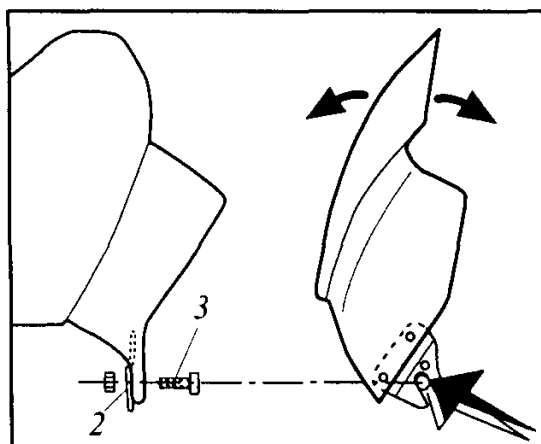

WINDSHIELD MODEL

NAKED, Ref.: 2133, RAPTOR, Ref.: 2127, WAVE Ref.: 2177, COCKPIT Ref.: 2174,
TOP Ref.: 2166, WINDY Ref.: 2176, VISION Ref.: 2167, TRACK Ref.: 4234

Adapted to Honda CB 600 F 03-04' – CB 900 Hornet

**AVAILABLE COLOURS: Carbon look, red, yellow, blue,
Smoke, black, dark smoke.**

TÜV
HOMOLOGATION
N° 38188

supplied to fit system 1 and 2

NÚMERO	DENOMINACIÓN	CANTIDAD
1	Windshield	1
2	INOX support 66x60	2
3	M6x8 screw ISO 7380	4
4	M6x12 screw ISO 7380 w/special nut	2
5	Plastic washer Ø 6,1 x Ø 11 x 1	4
6	M8 nut DIN 934	2
7	M8x35 screw DIN 933	2
8	Ø18xØ8x1,5 flat washer	2
9	Metal arrowhead Ø15xØ8x9	2
10	Metal arrowhead Ø12xØ6x8,5	2
11	M6x20 screw DIN 933	2

We 2 stickers of rubber 30x30x7 deliver fit between fairing and to instrumental panel the necessary iff.

Puig
Racing Screens

MOTOPLASTIC, S.A.