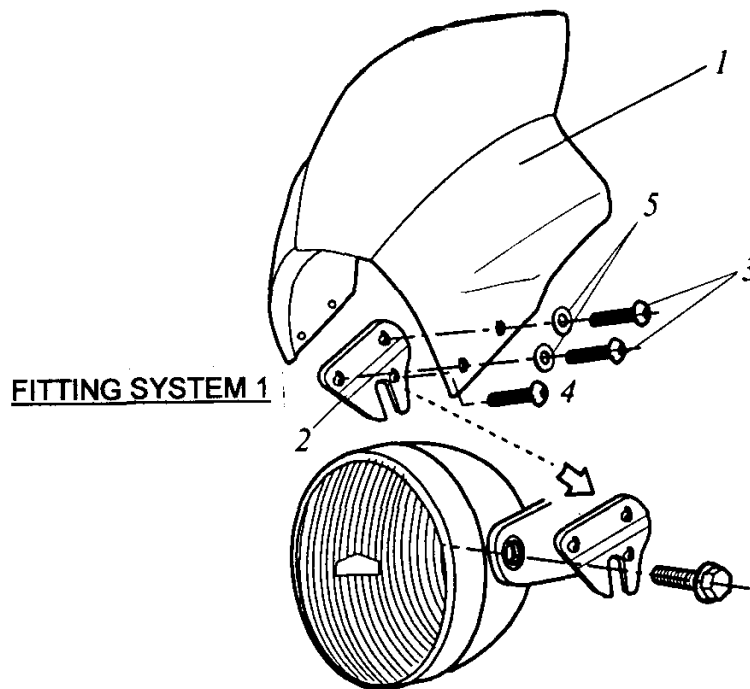

**AVAILABLE COLOURS: Carbon look, red, yellow, blue,
Smoke, black, dark smoke.**

TÜV
HOMOLOGATION
N° 38188

supplied to fit system 1 and 2

NÚMERO	DENOMINACIÓN	CANTIDAD
1	Windshield	1
2	INOX support 66x60	2
3	M6x8 screw ISO 7380	4
4	M6x12 screw ISO 7380 w/special nut	2
5	Plastic washer Ø 6,1 x Ø 11 x 1	4
6	M8 nut DIN 934	2
7	M8x35 screw DIN 933	2
8	Ø18xØ8x1,5 flat washer	2
9	Metal arrowhead Ø15xØ8x9	2
10	Metal arrowhead Ø12xØ6x8,5	2
11	M6x20 screw DIN 933	2

We 2 stickers of rubber 30x30x7 deliver fit between fairing and to instrumental panel the necessary iff.

Puig
Racing Screens

MOTOPLASTIC, S.A.