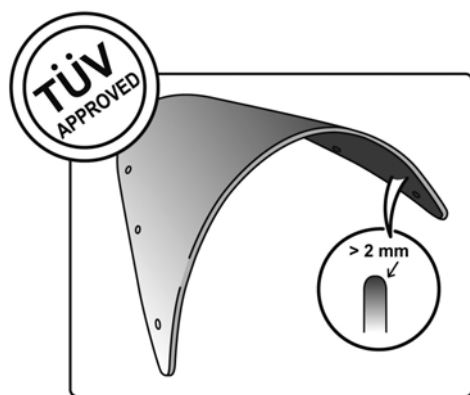

TECHNICAL FEATURES

2 fixing points

ROUNDED CONTOUR-PROFILE

Check the ABE HOMOLOGATION document if the product is homologated for your motorcycle

TÜV APPROVED