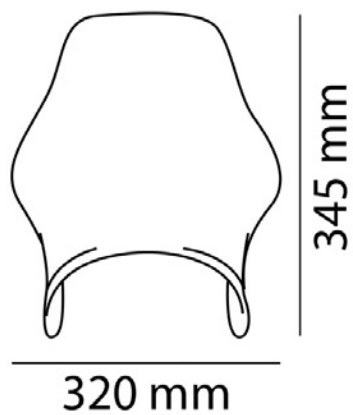

TECHNICAL FEATURES

2 fixing points

ROUNDED CONTOUR-PROFILE

Check the ABE HOMOLOGATION document if the product is homologated for your motorcycle

TÜV APPROVED