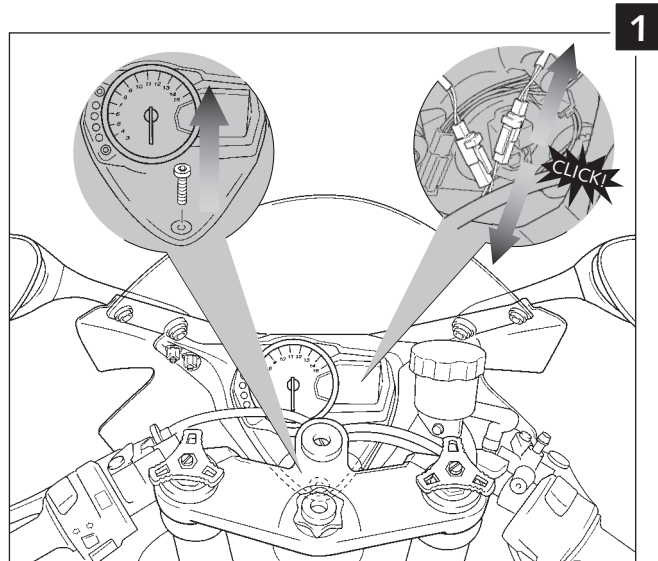

MOUNTING INSTRUCTIONS

SCREEN RACING/STANDARD
SUZUKI GSXR 1000 05-06

Ref.: 2072/2071

ID.		DESCRIPTION	QTY.
1		Screen	1

Place the turn signals cables through the same path they were on its original position.