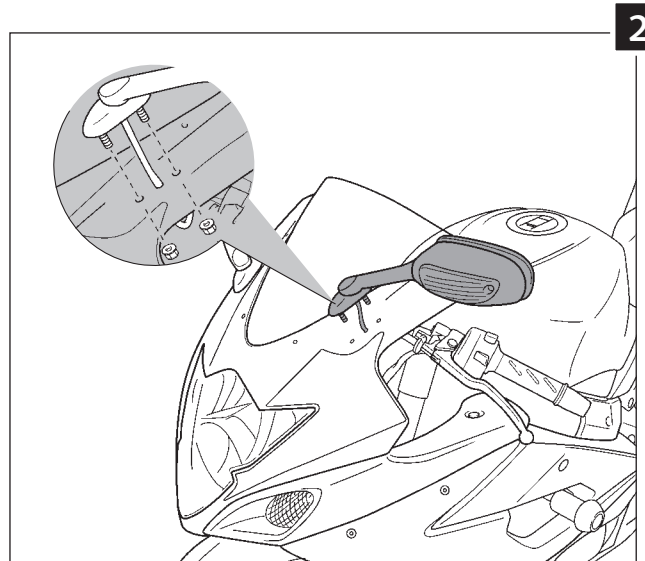

MOUNTING INSTRUCTIONS

SCREEN RACING/STANDARD
SUZUKI GSXR 1000 05-06

Ref.: 2072/2071

ID.		DESCRIPTION	QTY.
1		Screen	1

Place the turn signals cables through the same path they were on its original position.