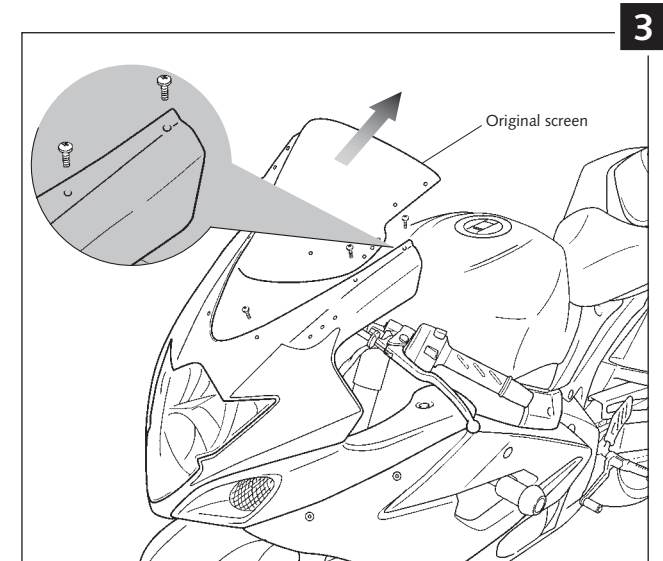

MOUNTING INSTRUCTIONS

SCREEN RACING/STANDARD
SUZUKI GSXR 1000 05-06

Ref.: 2072/2071

ID.		DESCRIPTION	QTY.
1		Screen	1

Place the turn signals cables through the same path they were on its original position.