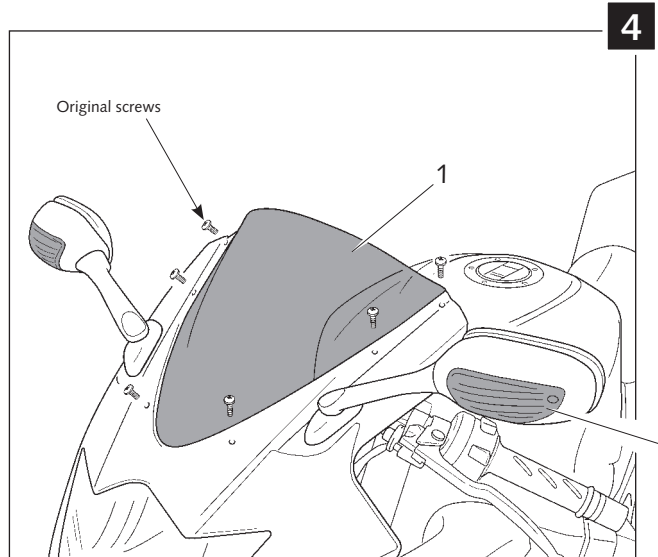

MOUNTING INSTRUCTIONS

SCREEN RACING/STANDARD
SUZUKI GSXR 1000 05-06

Ref.: 2072/2071

ID.		DESCRIPTION	QTY.
1		Screen	1

Place the turn signals cables through the same path they were on its original position.