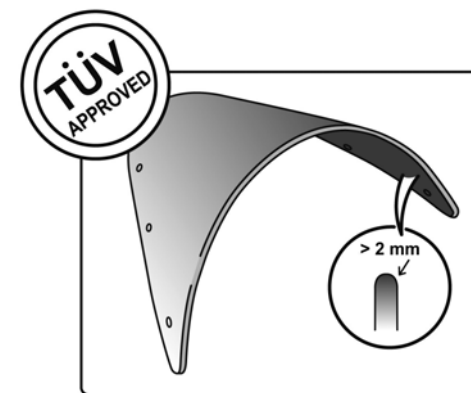

## TECHNICAL FEATURES

ROUNDED CONTOUR-PROFILE

Check the ABE HOMOLOGATION document if the product is homologated for your motorcycle

TÜV APPROVED