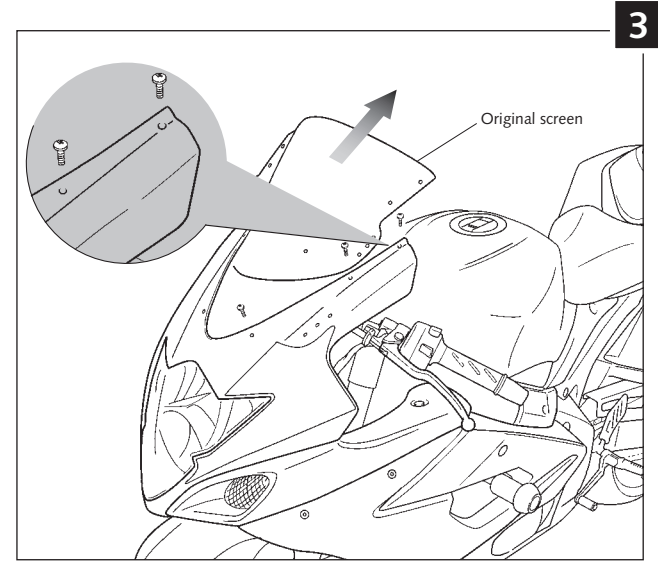

MOUNTING INSTRUCTIONS

SCREEN RACING/STANDARD
SUZUKI GSXR 1000 05-06

Ref.: 2072/2071

ID.		DESCRIPTION	QTY.
1		Screen	1

Place the turn signals cables through the same path they were on its original position.