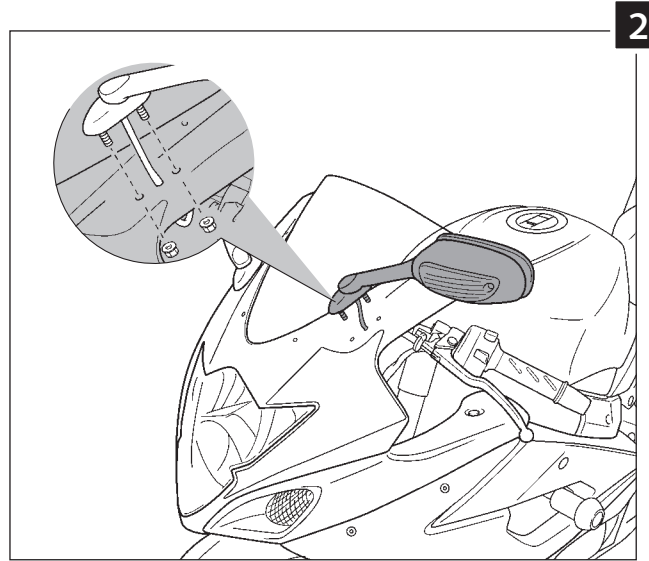

MOUNTING INSTRUCTIONS

SCREEN RACING/STANDARD
SUZUKI GSXR 1000 05-06

Ref.: 2072/2071

ID.		DESCRIPTION	QTY.
1		Screen	1

Place the turn signals cables through the same path they were on its original position.