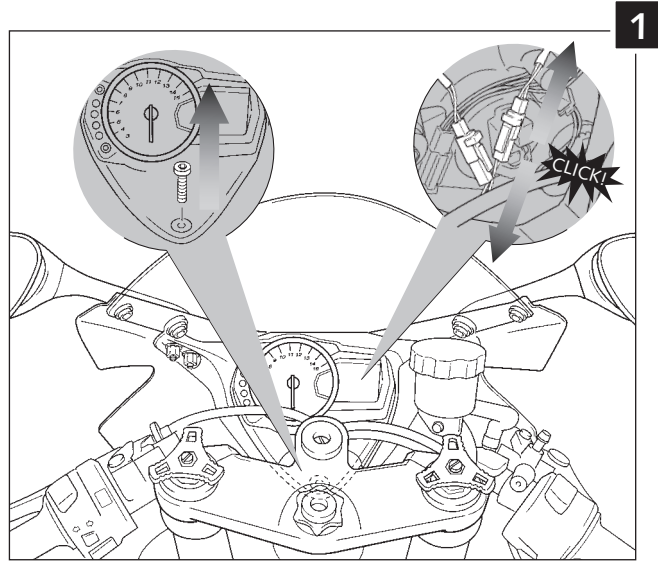

MOUNTING INSTRUCTIONS

SCREEN RACING/STANDARD
SUZUKI GSXR 1000 05-06

Ref.: 2072/2071

ID.		DESCRIPTION	QTY.
1		Screen	1

Place the turn signals cables through the same path they were on its original position.