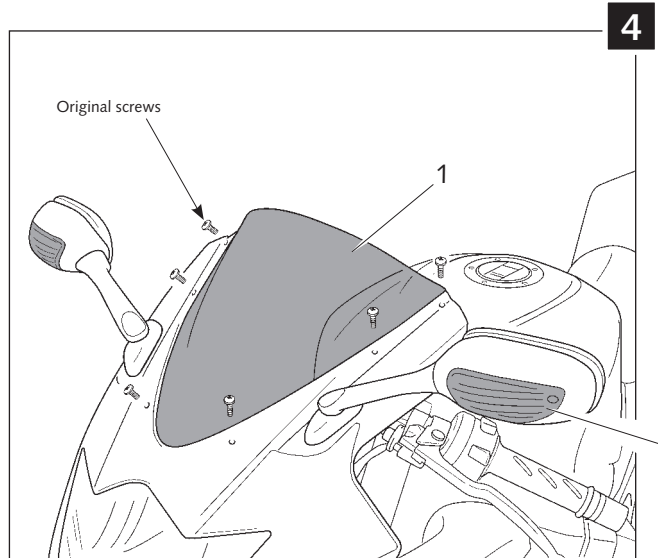

MOUNTING INSTRUCTIONS

SCREEN RACING/STANDARD
SUZUKI GSXR 1000 05-06

Ref.: 2072/2071

ID.		DESCRIPTION	QTY.
1		Screen	1

Place the turn signals cables through the same path they were on its original position.