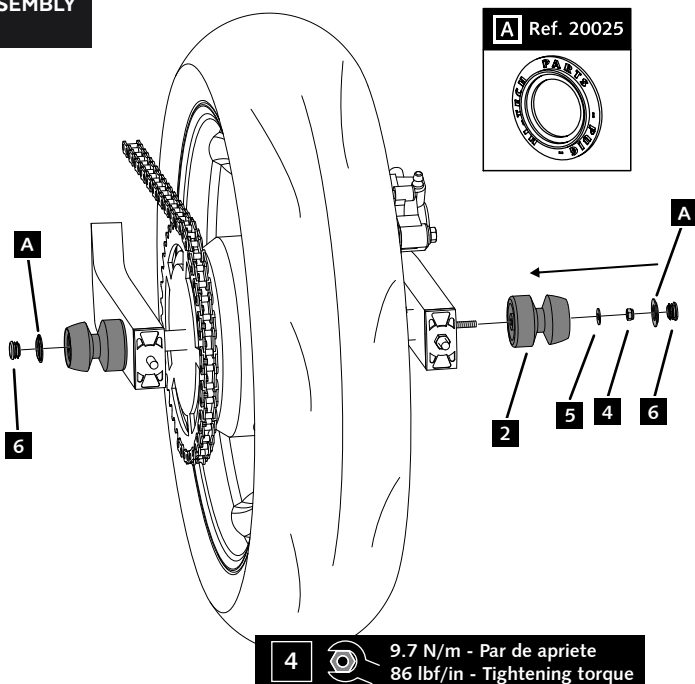

Nº 10

RATCHET

Nº 10

ID.	PIEZA / PART	QTY.	REF.:
1		1	PROBAS69-0-0069
2		1	PROBAS69-0-0069
3		1	VARIF05-2-0005
4		2	TUZBM6000000024
5		2	ARANDEPD125-054
6		2	TAPAFINAL17-18

DUCATI MONSTER 937 '21

REF 20717N

MOUNTING INSTRUCTIONS

1

ASSEMBLY

2

ASSEMBLY

3

ASSEMBLY

CONSULT OUR WEBSITE THE VIDEO MOUNT AVAILABILITY OF THIS REFERENCE.

6 Removing the cap