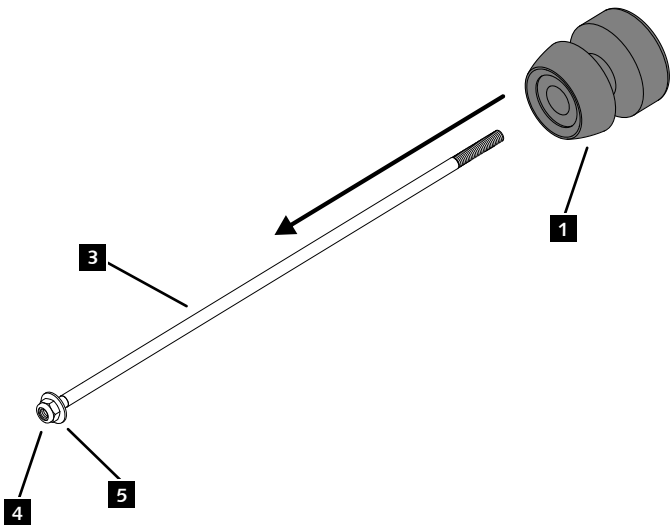

DUCATI MONSTER 937 '21

REF 20717N

MOUNTING INSTRUCTIONS

1

ASSEMBLY