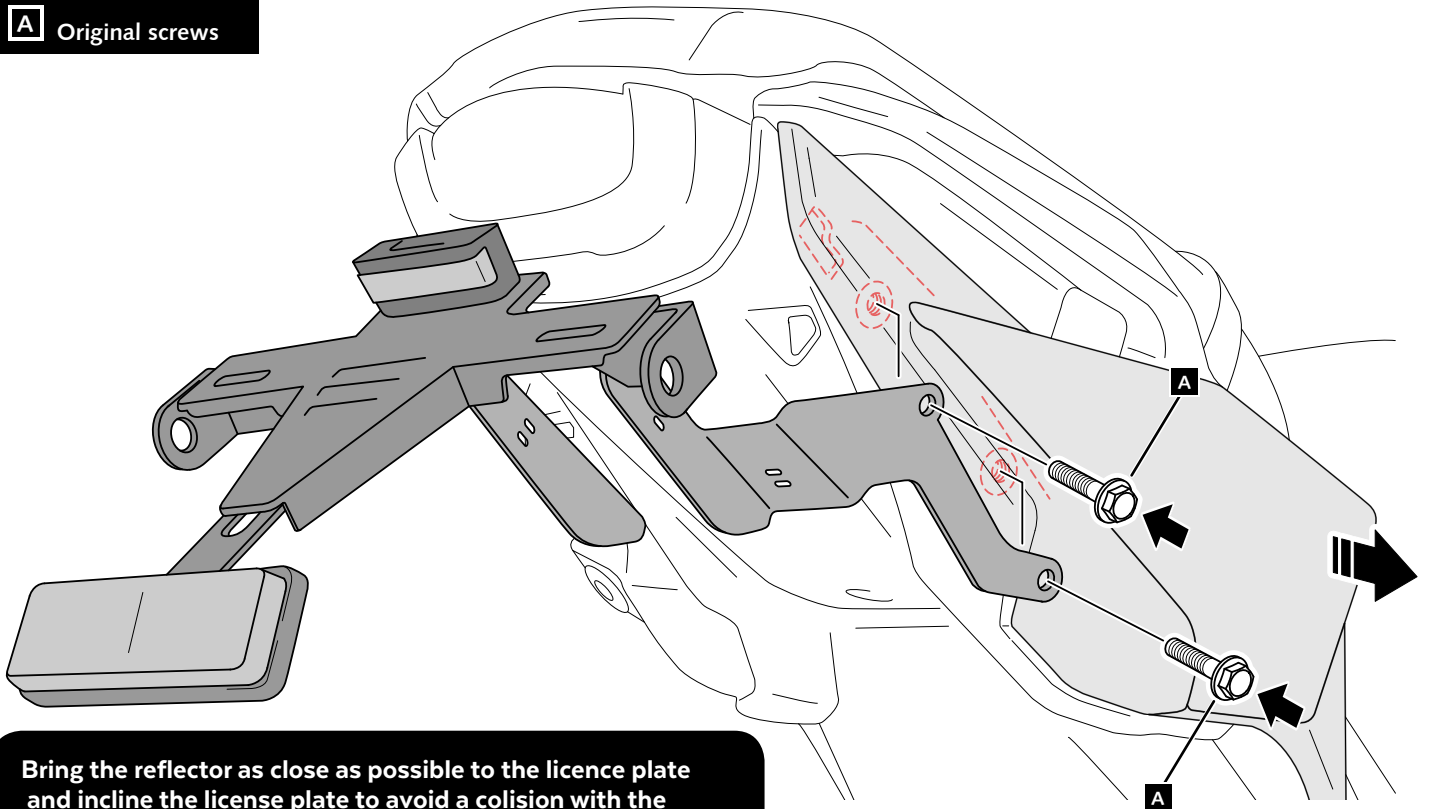

HONDA CB650R '21 - HONDA CBR650R '21

REF
20565N

MOUNTING INSTRUCTIONS

IT IS NECESSARY TO REMOVE THE SIDE COVERS

A Original screws

Fixation license support rotation (2 OPTIONS A-B)