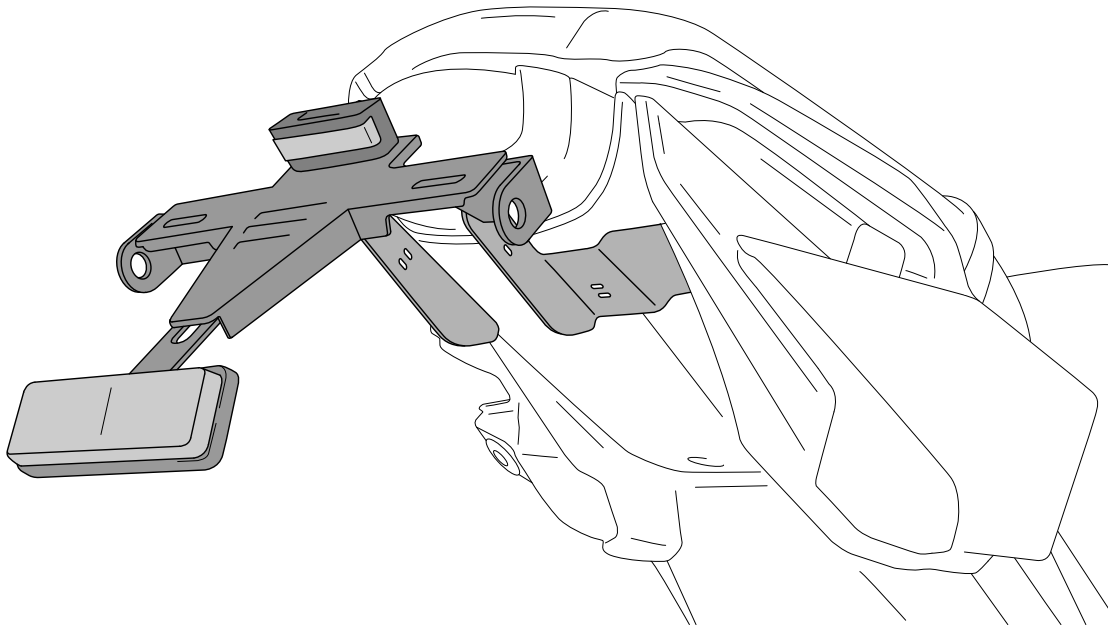

HONDA CB650R '21 - HONDA CBR650R '21

REF 20565N

LICENSE SUPPORT

1 Person

1 hour

INTERMEDIATE

Accessory verified in the basic configuration of the motorcycle. For models with extra factory settings. We cannot assure its compatibility, except for prior consultation. We decline any eventual claim.

ID.	PART	ESCRPTION	QTY.	REF.:
1		License support	1	CONJUNTO-20565N
2		Plastic bridle	5	BRIDAN100X2'5N
3		Back light	1	5577N
4		Deflector	1	4481R
5		M6 DIN1001 screw cap	4	TAPON-----85
6		M5 DIN1001 screw cap	1	TAPON-----86