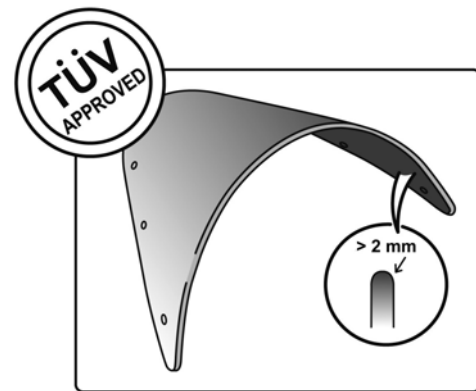

## TECHNICAL FEATURES

ROUNDED CONTOUR-PROFILE

TÜV APPROVED