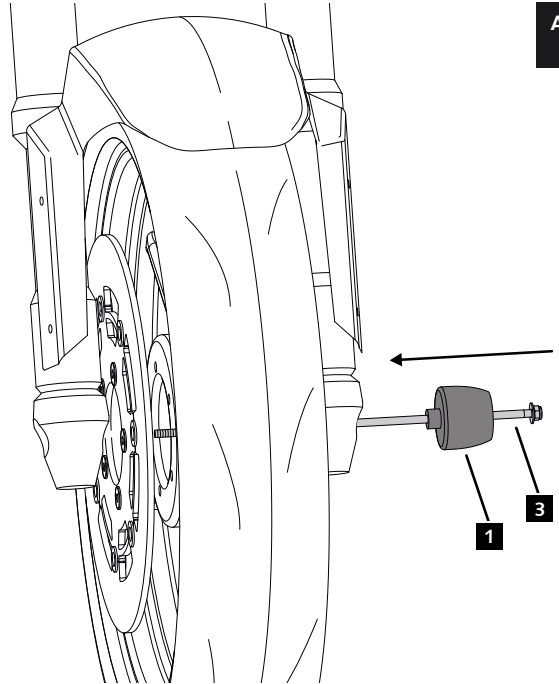

KAWASAKI Z-H2 '20

REF 20511N

MOUNTING INSTRUCTIONS -

1

ASSEMBLY

2

ASSEMBLY

3

ASSEMBLY