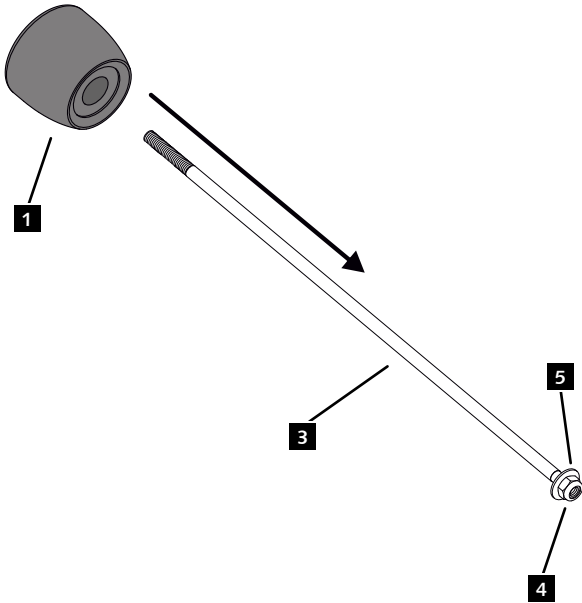

N° 10

RATCHET

N° 10

ID.	PART	QTY.	REF.:
1		1	PROFOR04-3-0748
2		1	PROFOR18-3-0762
3		1	VARIFO19-0-0019
4		2	TUZBM6000000024
5		2	ARANDEPD125-054
6		2	FORTAPS17-18

KAWASAKI Z-H2 '20

REF 20511N

MOUNTING INSTRUCTIONS -

1

ASSEMBLY

2

ASSEMBLY

3

ASSEMBLY