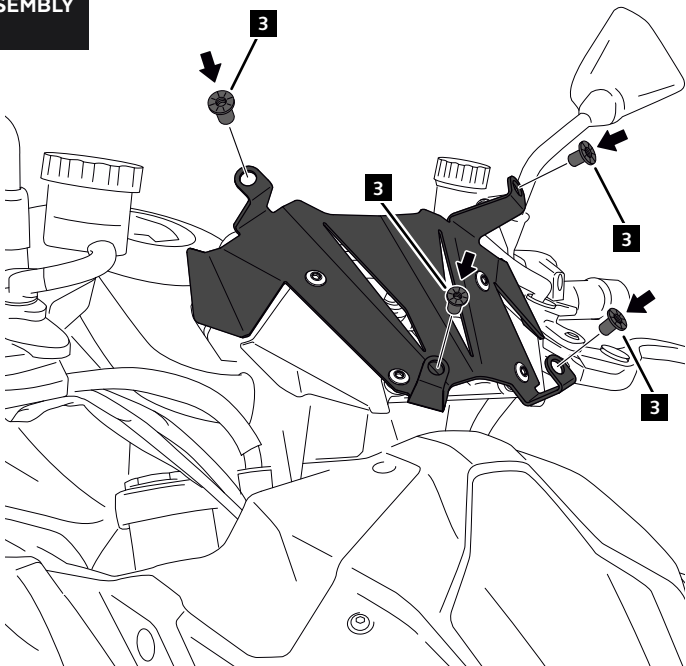

N° 3
N° 4

| ID. | PART | DESCRIPTION | QTY. | REF.: |
|-----|---|--------------------------------|------|--------------------|
| 1 |  | Sport screen | 1 | 20506W/H/F/N/V/CM3 |
| 2 |  | Support | 1 | SOPORIP2--20506 |
| 3 |  | M5 silentblock | 4 | SILENBTM5-046/1 |
| 4 |  | M5x1 nylon washer | 4 | ARNV0000000245 |
| 5 |  | M5x16 Ø11 ISO 7380 allen screw | 4 | TORNI-I7380-493 |
| 6 |  | M5 ISO 7380 screw cap | 4 | TAPON-----85 |

KAWASAKI Z H2 '20-

MOUNTING INSTRUCTION

1

DISASSEMBLY

A Original screws

2

ASSEMBLY

A Original screws

3

ASSEMBLY

4

ASSEMBLY

! DO NOT USE THREADLOCKER OR GLUE AS IT MAY PRODUCE CRACKING ON THE WINDSHIELD