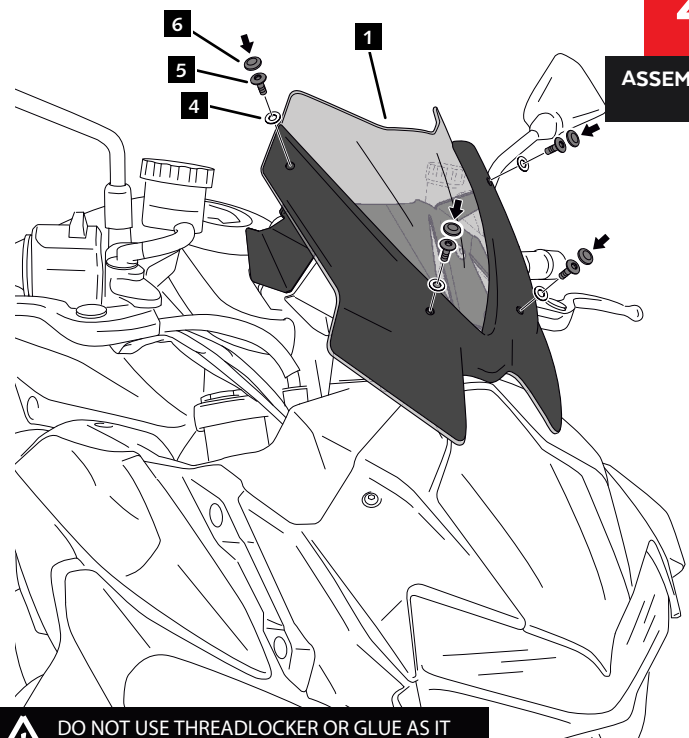

KAWASAKI Z H2 '20-

MOUNTING INSTRUCTION

1

DISASSEMBLY

A Original screws

2

ASSEMBLY

A Original screws

3

ASSEMBLY

4

ASSEMBLY

! DO NOT USE THREADLOCKER OR GLUE AS IT MAY PRODUCE CRACKING ON THE WINDSHIELD