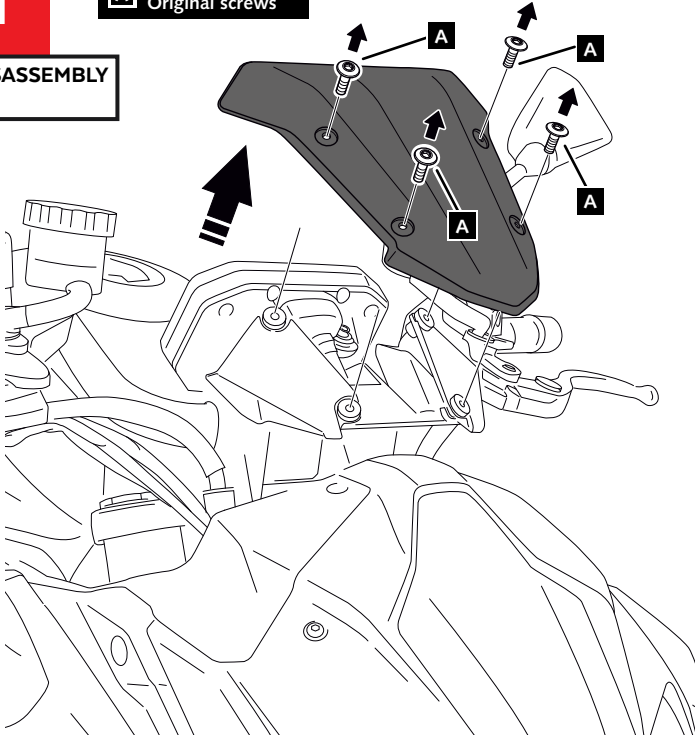

N° 3
N° 4

| ID. | PART | DESCRIPTION | QTY. | REF.: |
|-----|---|--------------------------------|------|--------------------|
| 1 |  | Sport screen | 1 | 20506W/H/F/N/V/CM3 |
| 2 |  | Support | 1 | SOPORIP2--20506 |
| 3 |  | M5 silentblock | 4 | SILENBTM5-046/1 |
| 4 |  | M5x1 nylon washer | 4 | ARNV0000000245 |
| 5 |  | M5x16 Ø11 ISO 7380 allen screw | 4 | TORNI-I7380-493 |
| 6 |  | M5 ISO 7380 screw cap | 4 | TAPON-----85 |

KAWASAKI Z H2 '20-

MOUNTING INSTRUCTION

1

DISASSEMBLY

A Original screws

2

ASSEMBLY

A Original screws