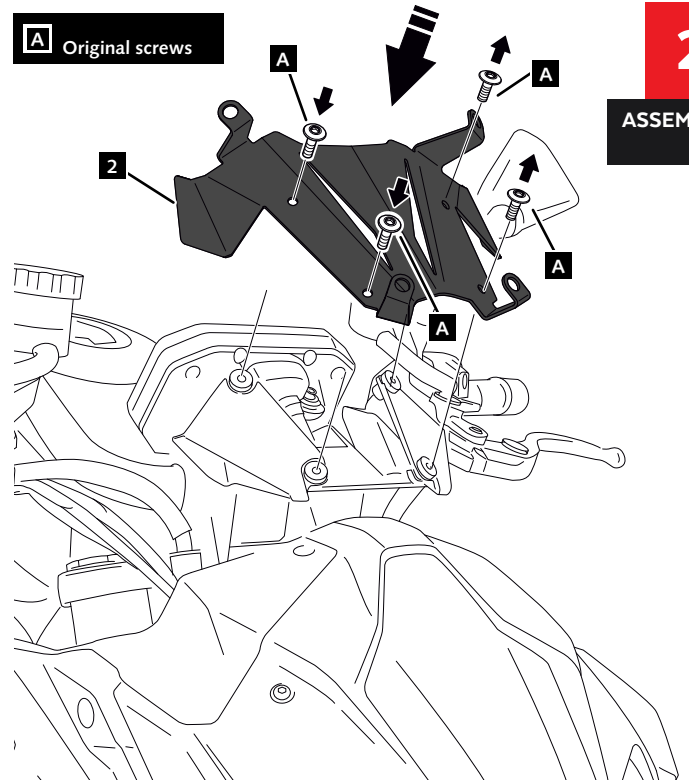

KAWASAKI Z H2 '20-

MOUNTING INSTRUCTION

1

DISASSEMBLY

A Original screws

2

ASSEMBLY

A Original screws

3

ASSEMBLY

4

ASSEMBLY

! DO NOT USE THREADLOCKER OR GLUE AS IT MAY PRODUCE CRACKING ON THE WINDSHIELD