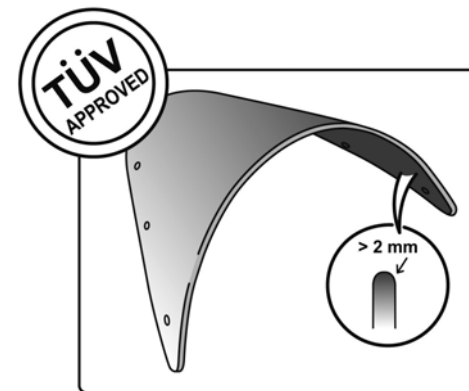

TECHNICAL FEATURES

ROUNDED CONTOUR-PROFILE

Check the ABE HOMOLOGATION document if the product is homologated for your motorcycle

TÜV APPROVED