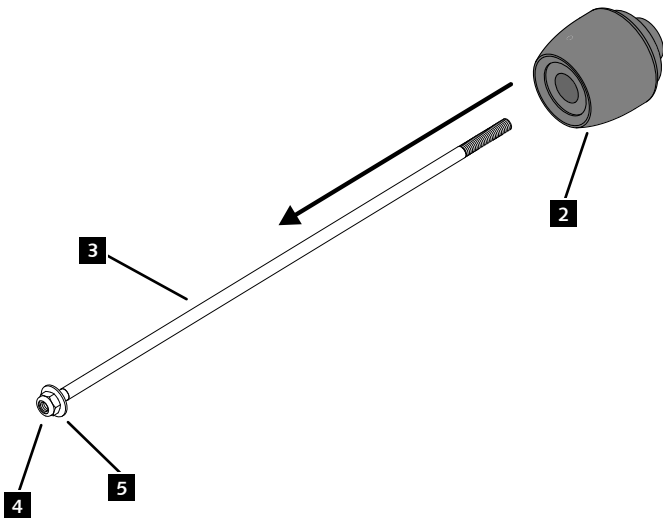

HONDA CBR 1000RR-R FIREBLADE '20-

REF 20493N

MOUNTING INSTRUCTIONS

1

ASSEMBLY