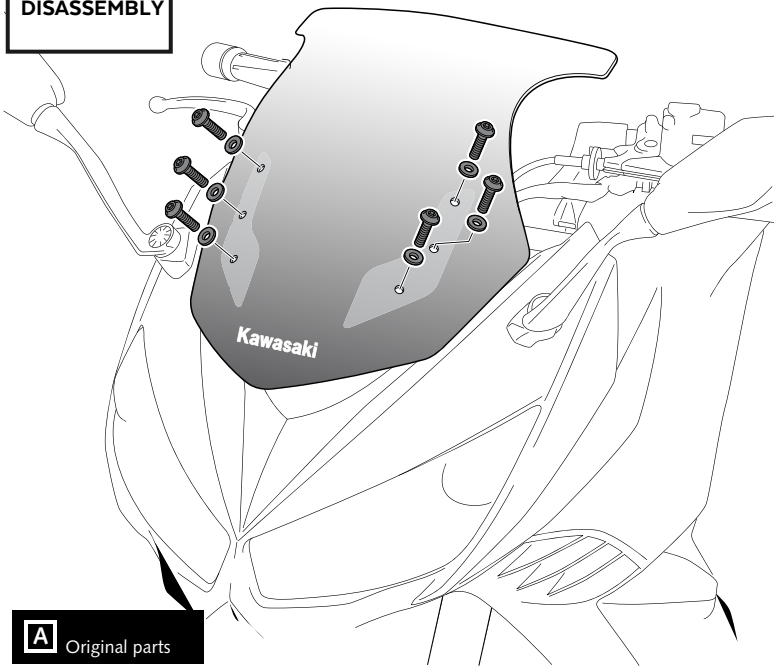

KAWASAKI NINJA Z1000SX '11-

MOUNTING INSTRUCTIONS

1A

DISASSEMBLY

MODELS
2011-2016