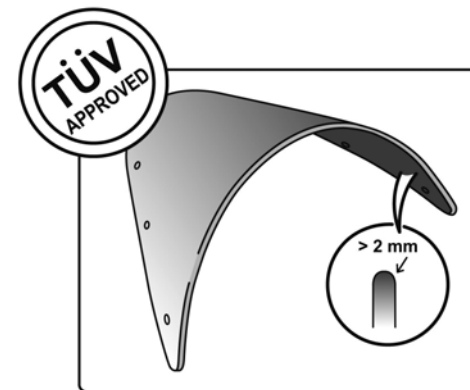

TECHNICAL FEATURES

ROUNDED CONTOUR-PROFILE

Check the ABE HOMOLOGATION document if the product is homologated for your motorcycle

TÜV APPROVED