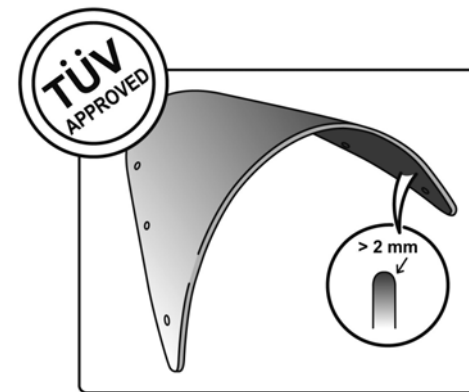

TECHNICAL FEATURES

ROUNDED CONTOUR-PROFILE

Check the ABE HOMOLOGATION document if the product is homologated for your motorcycle

TÜV APPROVED