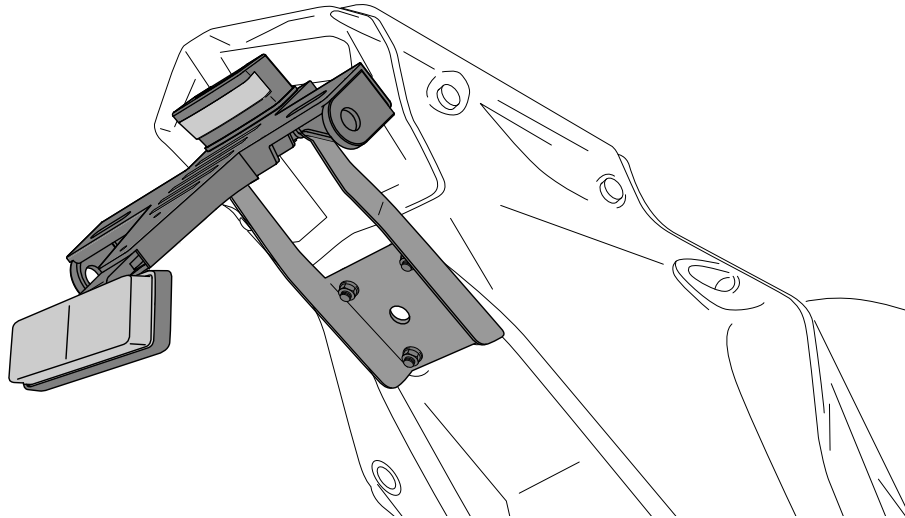

KTM 1290 SUPER DUKE R '20

REF 20449N

LICENSE SUPPORT

1 Person

1 hour

INTERMEDIATE

Accessory verified in the basic configuration of the motorcycle. For models with extra factory settings. We cannot assure its compatibility, except for prior consultation. We decline any eventual claim.

KTM 1290 SUPER DUKE R '20

REF
20449N

MOUNTING INSTRUCTIONS

A Original parts

USE GREASE TO SECURE THE SPACERS