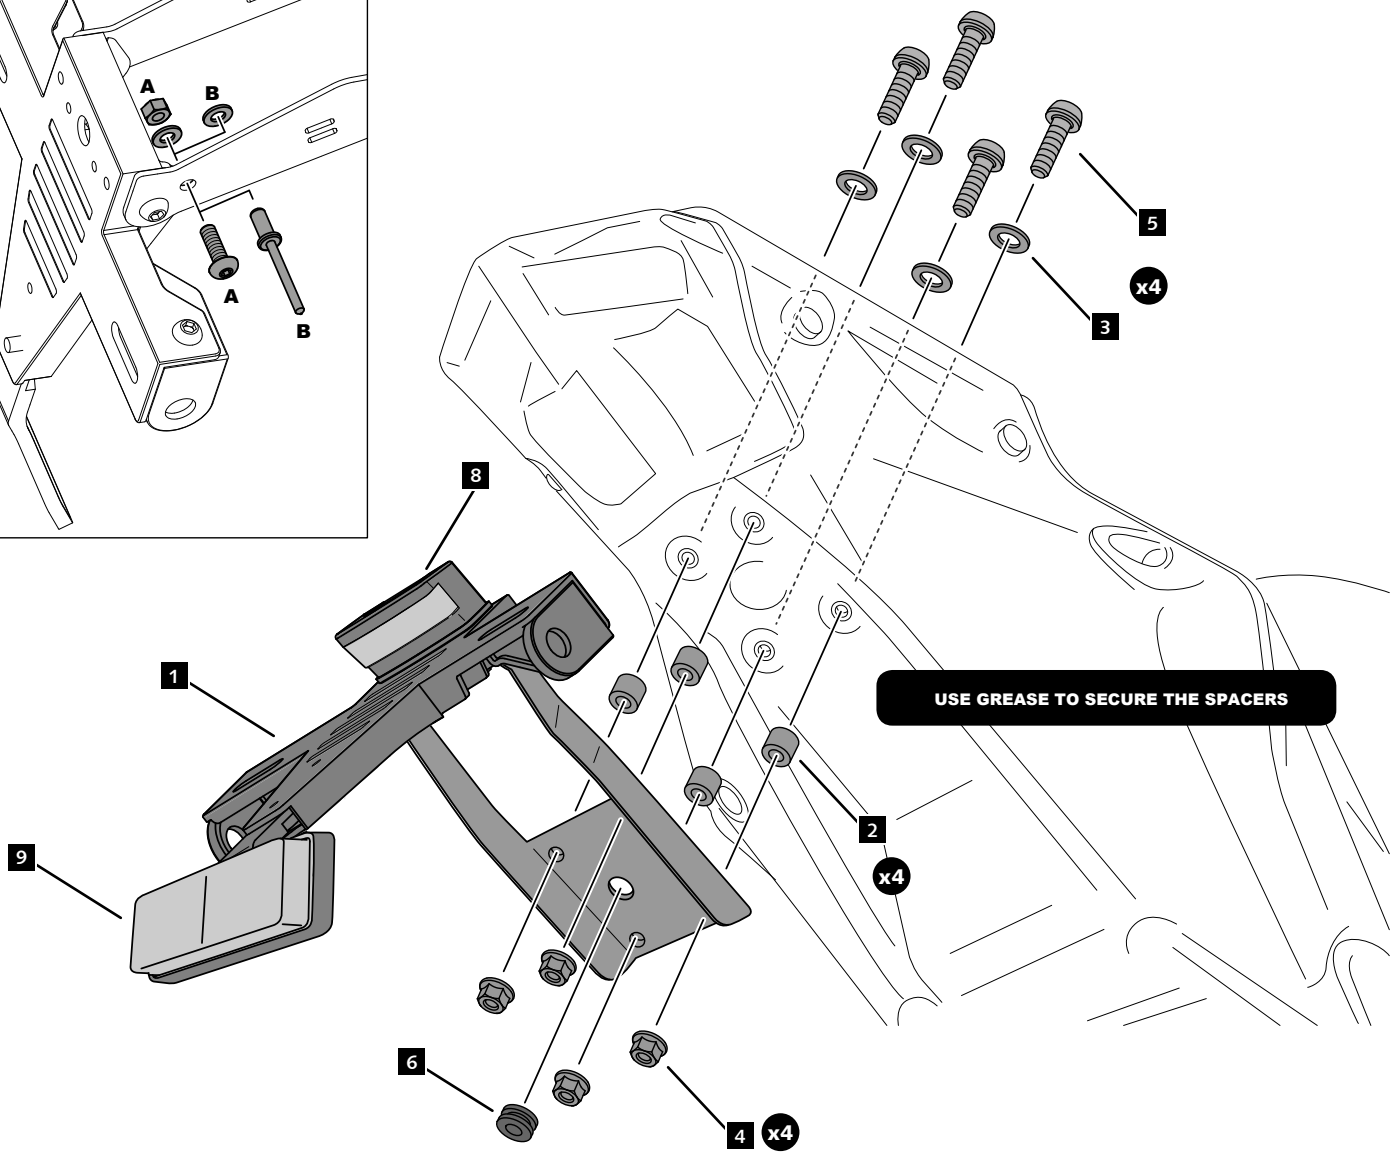

ID.	PART	ESCRPTION	QTY.	REF.:
1		License support	1	CONJUNTO-20449N
2		Metallic spacer 10mm	4	CASQUI-----576
3		M6 DIN9021 washer (Black)	4	ARANDPD9021-037
4		M6 DIN6923 nut (Black)	4	TUERCAEM6G-0213
5		M6x25 ISO7380 screw	4	TORNI-I7380-492
6		Rubber silentblock	1	SILENBGONE--064
7		Plastic bridle	5	BRIDAN100X2.5N
8		Back light	1	5577N
9		Reflector	1	4481R
10		M6 DIN1001 screw cap	4	TAPON-----86
11		M5 DIN1001 screw cap	1	TAPON-----85

KTM 1290 SUPER DUKE R '20

REF
20449N

MOUNTING INSTRUCTIONS

A Original parts

USE GREASE TO SECURE THE SPACERS