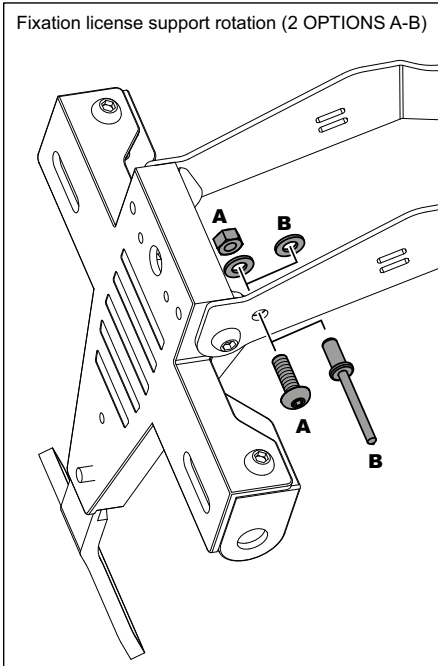

KTM 1290 SUPER DUKE R '20

REF 20449N

LICENSE SUPPORT

1 Person

1 hour

INTERMEDIATE

Accessory verified in the basic configuration of the motorcycle. For models with extra factory settings. We cannot assure its compatibility, except for prior consultation. We decline any eventual claim.

ID.	PART	ESCRPTION	QTY.	REF.:
1		License support	1	CONJUNTO-20449N
2		Metallic spacer 10mm	4	CASQUI-----576
3		M6 DIN9021 washer (Black)	4	ARANDPD9021-037
4		M6 DIN6923 nut (Black)	4	TUERCAEM6G-0213
5		M6x25 ISO7380 screw	4	TORNI-I7380-492
6		Rubber silentblock	1	SILENBGONE--064
7		Plastic bridle	5	BRIDAN100X2.5N
8		Back light	1	5577N
9		Reflector	1	4481R
10		M6 DIN1001 screw cap	4	TAPON-----86
11		M5 DIN1001 screw cap	1	TAPON-----85

KTM 1290 SUPER DUKE R '20

REF
20449N

MOUNTING INSTRUCTIONS

A Original parts

USE GREASE TO SECURE THE SPACERS