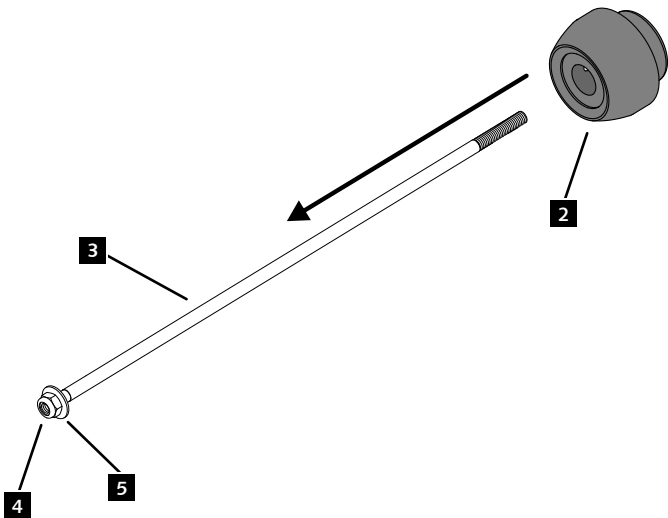

TRIUMPH STREET TRIPLE 660 S '20-
TRIUMPH STREET TRIPLE 660 R '20-

REF 20448N

MOUNTING INSTRUCTIONS

1

ASSEMBLY