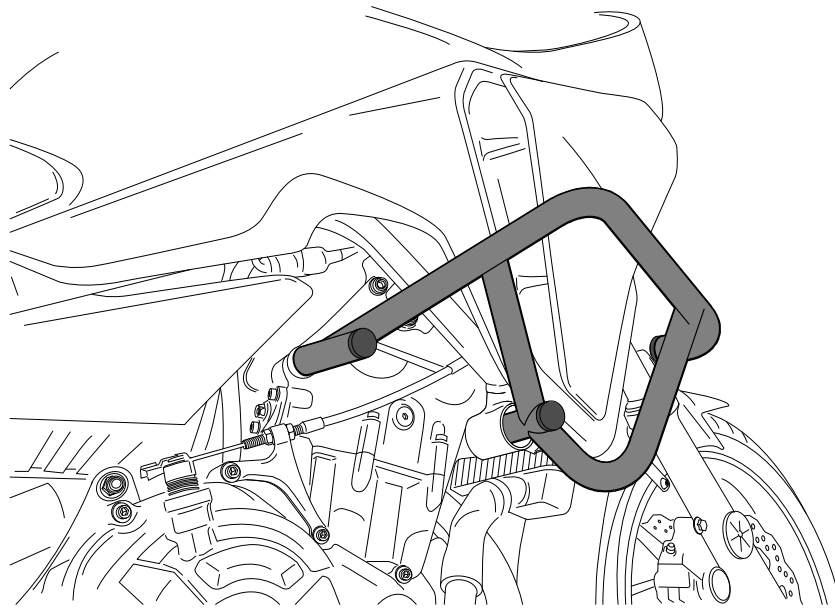

## M O U N T I N G I N S T R U C T I O N S

REF 20443N

ENGINE GUARDS

1 Person

30 min

EASY

Accessory verified in the basic configuration of the motorcycle. For models with extra factory settings. We cannot assure its compatibility, except for prior consultation. We decline any eventual claim.

ID.	PART	DESCRIPTION	QTY.	REF.:
1		Left engine guard	1	DEFENSA 20443N
2		Right engine guard	1	DEFENSA 20443N
3		M12/125x50 DIN912 screw	2	M2TM12125050A9B
4		M10/125x45 DIN912 screw	2	M2TM10125045A9B
5		M12 DIN433 washer	2	ARANM12DIN433ZB
6		M10 DIN125/A washer	2	M2AM10DIN125AZB
7		Plastic cap	6	CONTERA----5983