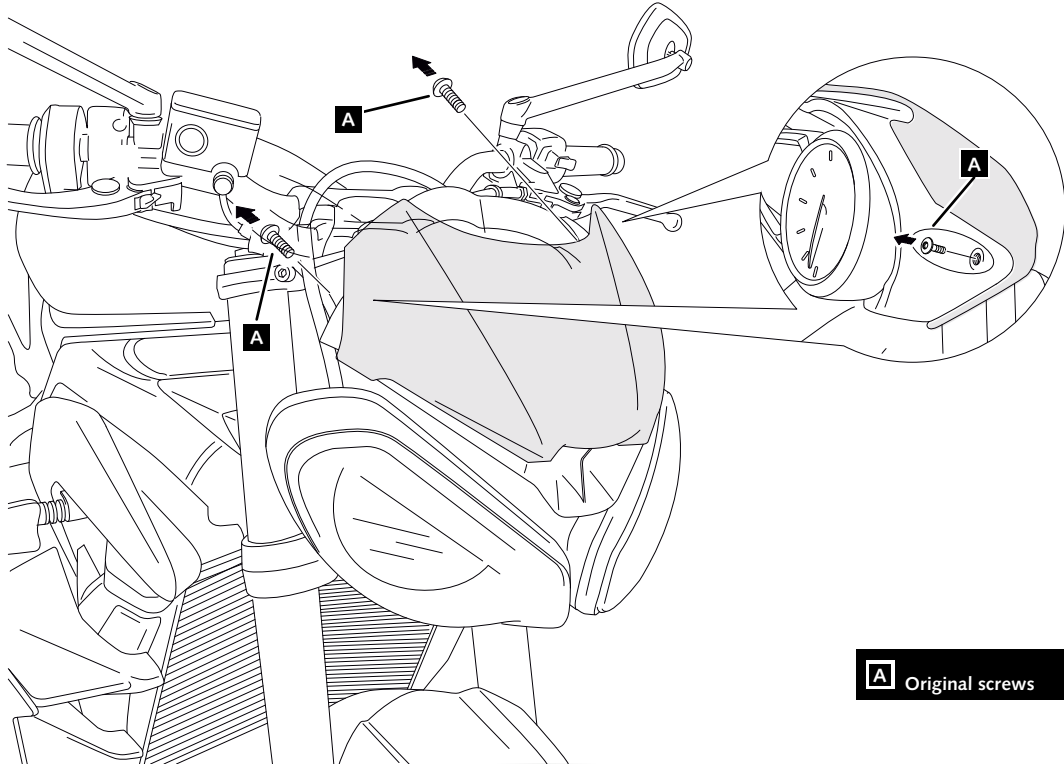

N° 5
N° 3

ID.	PART	DESCRIPTION	QTY.	REF.:
1		Sport Screen	1	9999M3 H/F/N/WM3
2		Left metal support	1	SOPOR2P2-L20432
3		Right metal support	1	SOPOR2P2-R20432
4		M5x30 ISO 7380 allen screw	2	TORNI-I7380-767
5		Ø8,5xØ14x12 Bush	2	CASQUI-----0083
6		Silentblock Ø9 xØ6x8	4	AROPASACABLES-3
7		Bush with flange Ø12xØ6,8x7,3	4	CASQUI-1A---750
8		M5x11 Ø11 ISO 7380 allen screw	2	TORNI-AI----520
9		M5x16Ø11 ISO 7380 allen screw	2	TORNI-I7380-493
10		M5 ISO 7380 screw cap	4	TAPON-----85

TRIUMPH STREET TRIPLE S/ R/ RS '20-

MOUNTING INSTRUCTIONS

1

DISASSEMBLY

A Original screws

2

ASSEMBLY

DO NOT USE THREADLOCKER OR GLUE AS IT