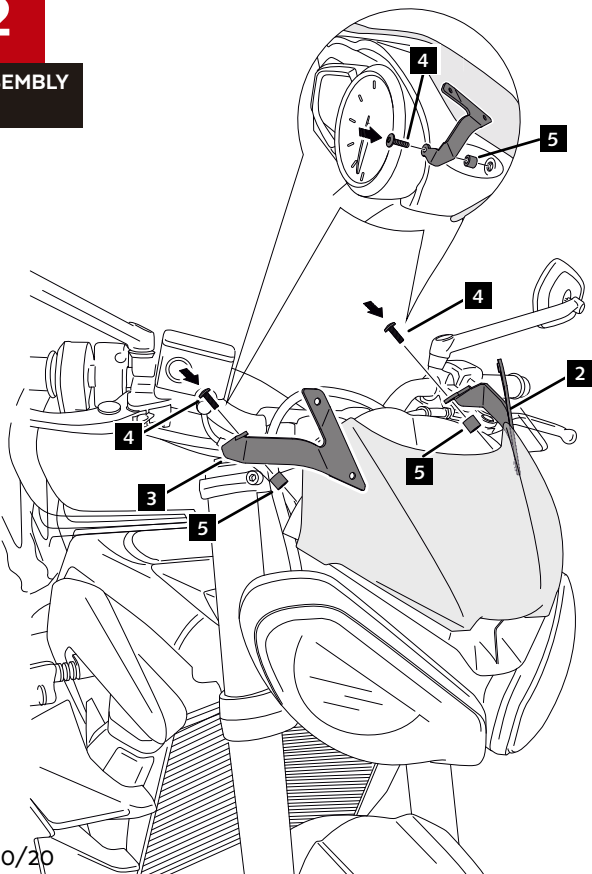

N° 5
N° 3

ID.	PART	DESCRIPTION	QTY.	REF.:
1		Sport Screen	1	9999M3 H/F/N/WM3
2		Left metal support	1	SOPOR2P2-L20432
3		Right metal support	1	SOPOR2P2-R20432
4		M5x30 ISO 7380 allen screw	2	TORNI-I7380-767
5		Ø8,5xØ14x12 Bush	2	CASQUI-----0083
6		Silentblock Ø9 xØ6x8	4	AROPASACABLES-3
7		Bush with flange Ø12xØ6,8x7,3	4	CASQUI-1A---750
8		M5x11 Ø11 ISO 7380 allen screw	2	TORNI-AI----520
9		M5x16Ø11 ISO 7380 allen screw	2	TORNI-I7380-493
10		M5 ISO 7380 screw cap	4	TAPON-----85

TRIUMPH STREET TRIPLE S/ R/ RS '20-

MOUNTING INSTRUCTIONS

1

DISASSEMBLY

A Original screws

2

ASSEMBLY

DO NOT USE THREADLOCKER OR GLUE AS IT