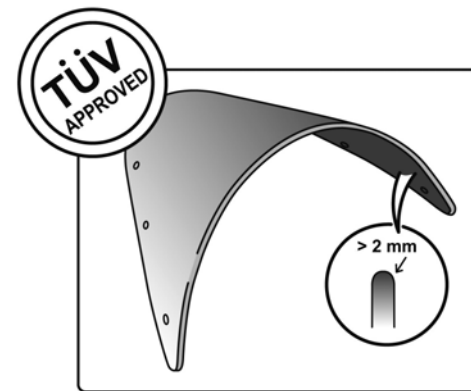

TECHNICAL FEATURES

ROUNDED CONTOUR-PROFILE

Check the ABE HOMOLOGATION document if the product is homologated for your motorcycle

TÜV APPROVED