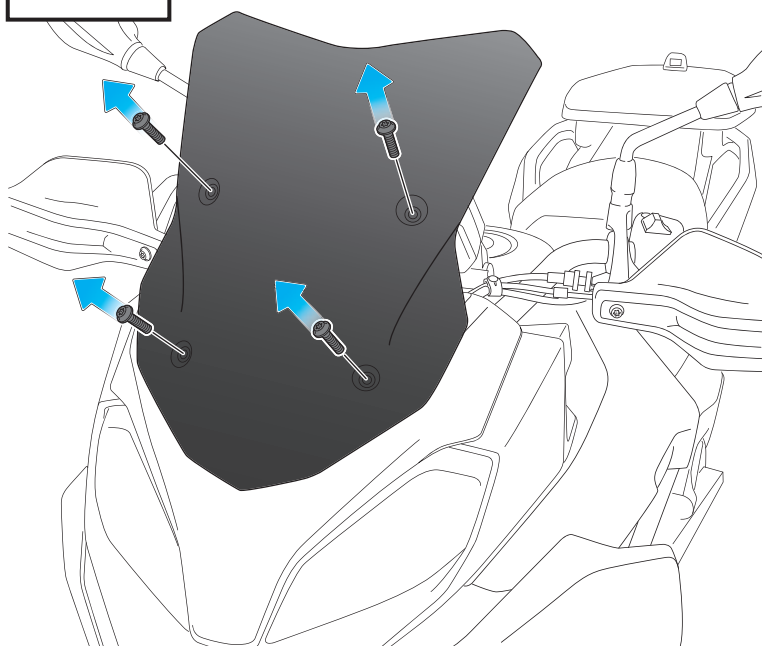

BMW F900XR '20-

MOUNTING INSTRUCTIONS

1

DISASSEMBLY