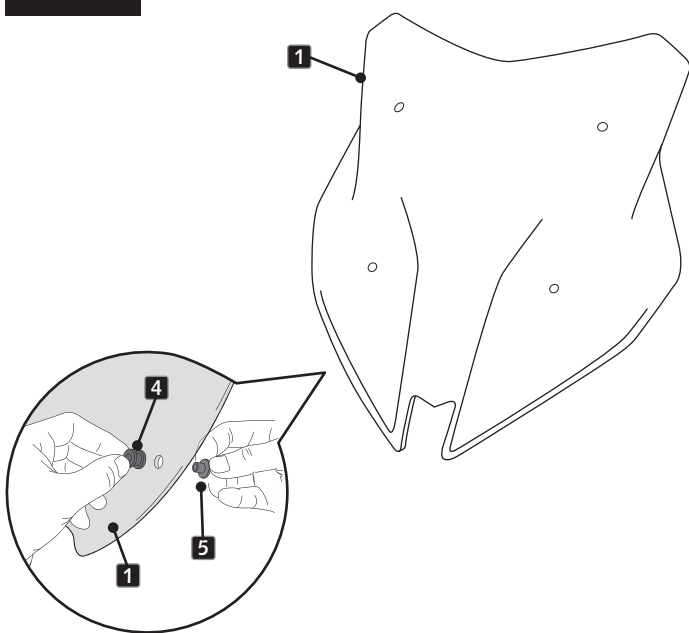

ID	PART	DESCRIPTION	QTY	REF
1		SPORT screen	1	20429 W/H/F/N
2		M5x9 special screw hexagonal length 14	4	TORNI-EC----597
3		M5x1 nylon washer	4	ARNV0000000245
4		Ø9XØ6X8mm silentblock	4	AROPASACABLES-3
5		Ø12XØ6,8X7,3 bush with blange	4	CASQUI-1A---750
6		M5X16 Ø11 ISO 7380 Allen screw	4	TORNI-I7380-493
7		M5 ISO 7980 Allen cap screw	4	TAPON-----85

## MOUNTING INSTRUCTIONS

**1**

DISASSEMBLY

**2**

ASSEMBLY

**3**

ASSEMBLY

**4**