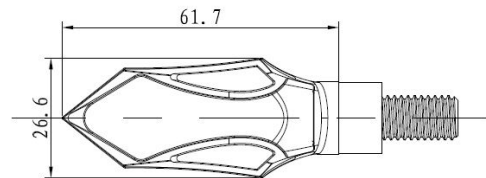

## TECHNICAL FEATURES

**DIMENSIONS**

**TURN SIGNAL**

**E-mark certification**

**HOMOLOGATED**

When it comes to quality motorcycle signal lights & components, Puig is the brand you can depend on.