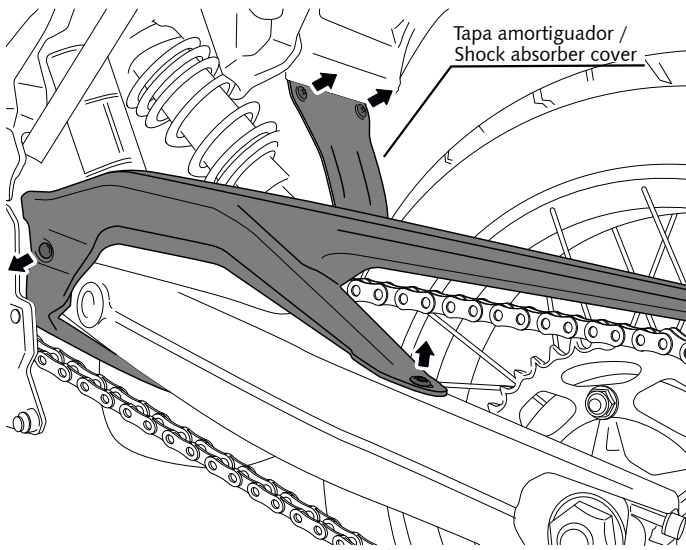

BMW F900R / F900XR '20
BMW F750 / F850 GS '18

REF 20419

MOUNTING INSTRUCTIONS

MOUNTING INSTRUCTIONS FOR BMW F750/F850 GS '18

1

DISASSEMBLY