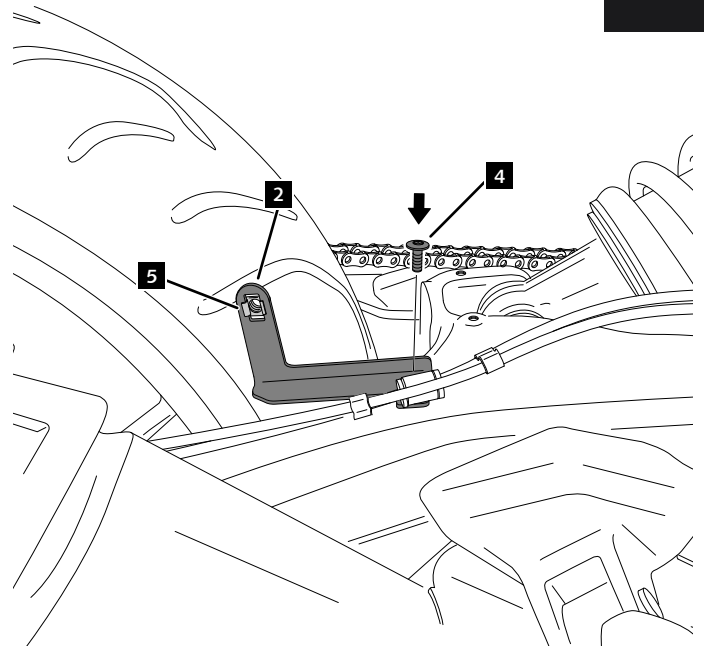

BMW F900R / F900XR '20
BMW F750 / F850 GS '18

REF 20419

MOUNTING INSTRUCTIONS

MOUNTING INSTRUCTIONS FOR BMW F900R/F900XR '20

1

DISASSEMBLY

2

DISASSEMBLY

A Original part

3

ASSEMBLY