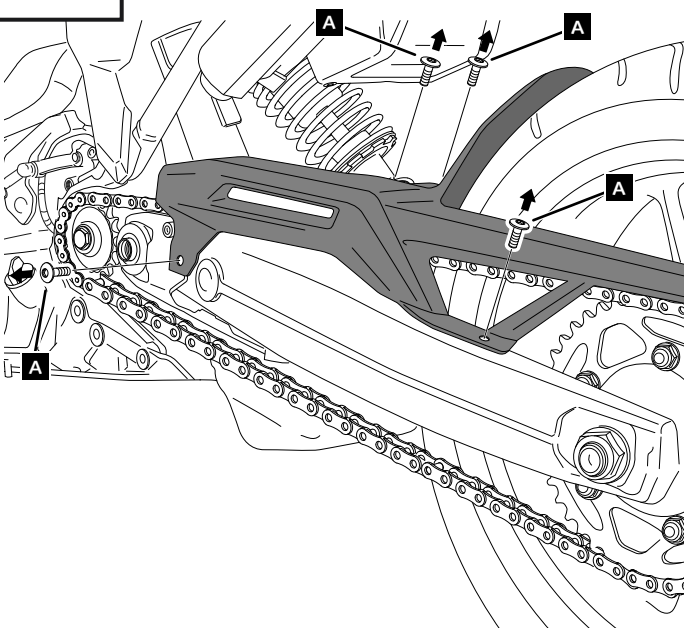

2

DISASSEMBLY

A Original part