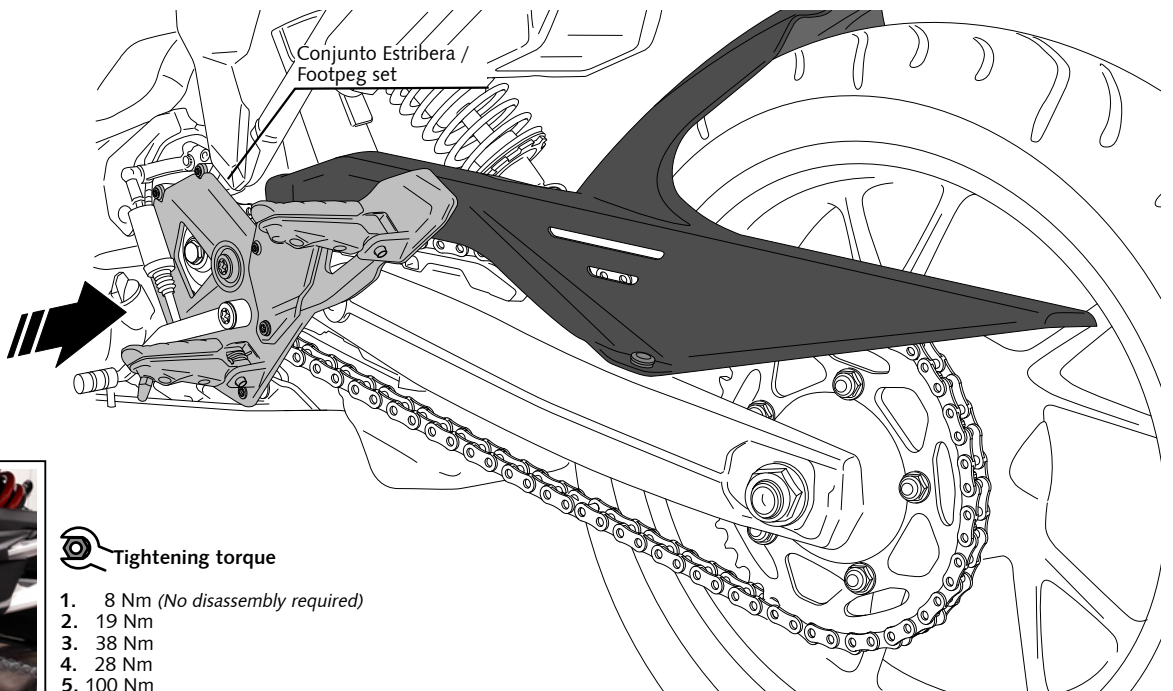

5

ASSEMBLY

6

ASSEMBLY

 Tightening torque

1. 8 Nm (No disassembly required)
2. 19 Nm
3. 38 Nm
4. 28 Nm
5. 100 Nm

BMW F900R / F900XR '20  
BMW F750 / F850 GS '18

REF 20419