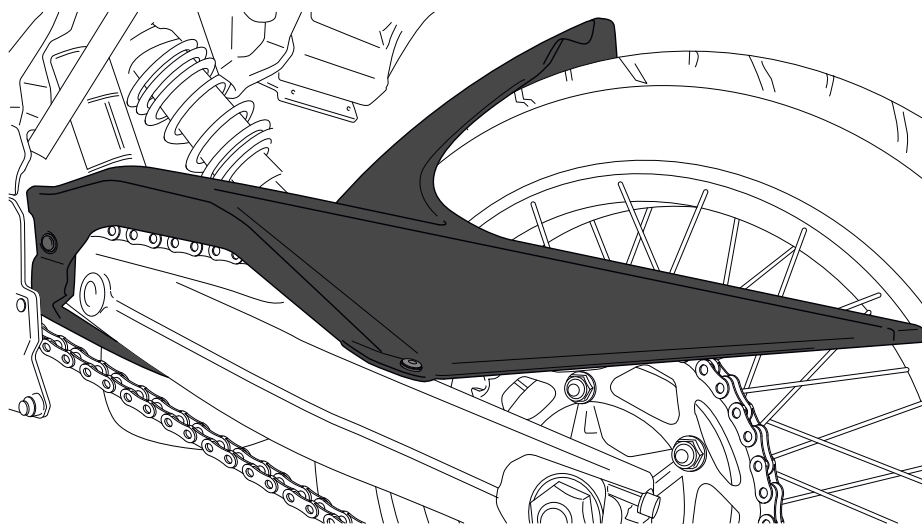

# BMW F750/850 GS '18

REF 9761

REAR MUDGUARD

1 Person

1 hour

INTERMEDIATE

ID.	PART	DESCRIPTION	QTY.	REF.:
1		Rear mudguard	1	REF.9761
2		Iron	1	SOPORT97-1-0097
3		M6x15 DIN1001 screw (BLACK)	4	TORNI-I7380-403
4		M8 Nylon washer	1	ARNV00000000265
5		M6 caged nut	1	TUERCAJFM6--319
6		M6 DIN1001 plastic cap	3	TAPON-----86
7		Silentblock rubber	3	SILENBGONE--064
8		Metallic spacer	3	CASQUI-----0046