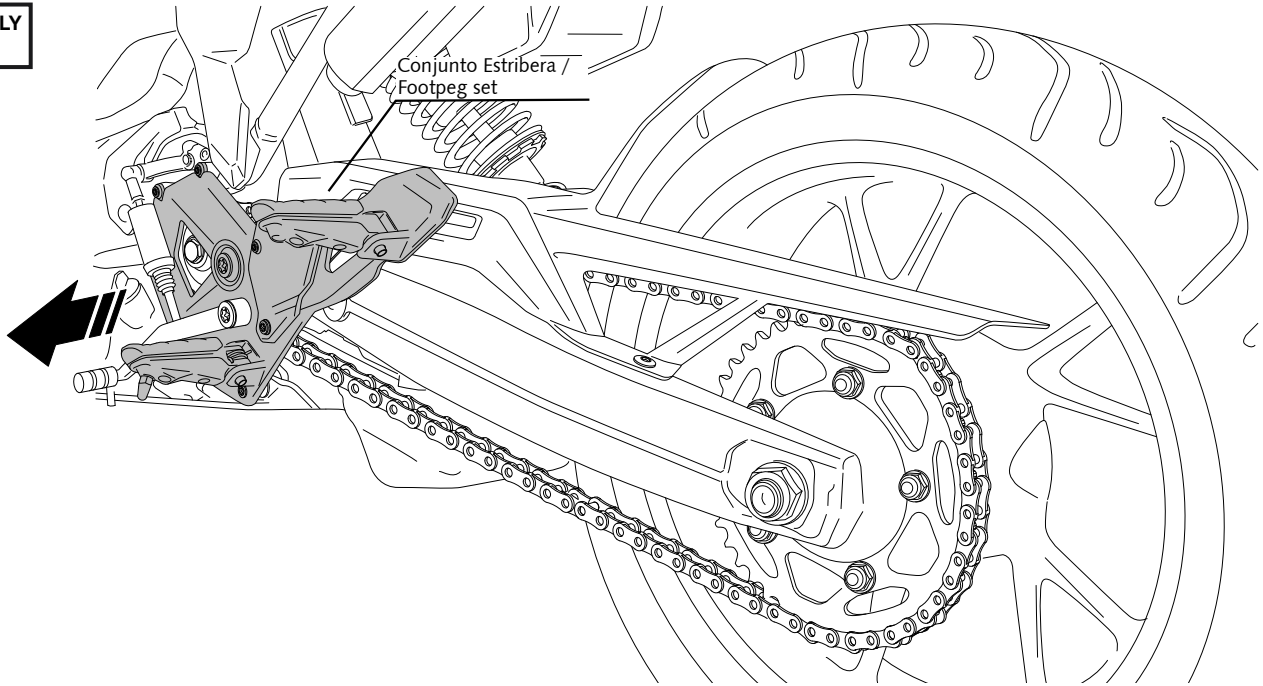

BMW F900R / F900XR '20
BMW F750 / F850 GS '18

REF 20419

MOUNTING INSTRUCTIONS

MOUNTING INSTRUCTIONS FOR BMW F900R/F900XR '20

1

DISASSEMBLY