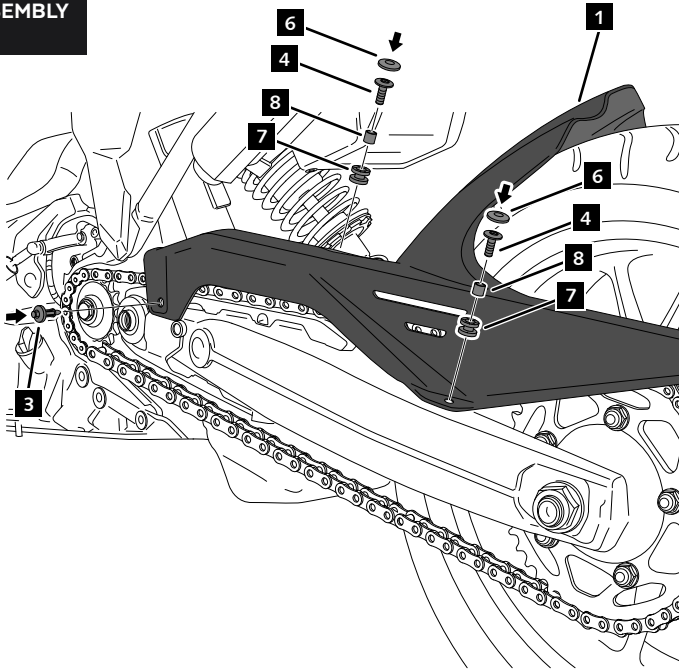

**A** Original part

**3**

ASSEMBLY

BMW F900R / F900XR '20  
BMW F750 / F850 GS '18

REF 20419

MOUNTING INSTRUCTIONS

4

ASSEMBLY

5

ASSEMBLY

6

ASSEMBLY

 Tightening torque

1. 8 Nm (No disassembly required)
2. 19 Nm
3. 38 Nm
4. 28 Nm
5. 100 Nm

BMW F900R / F900XR '20  
BMW F750 / F850 GS '18

REF 20419