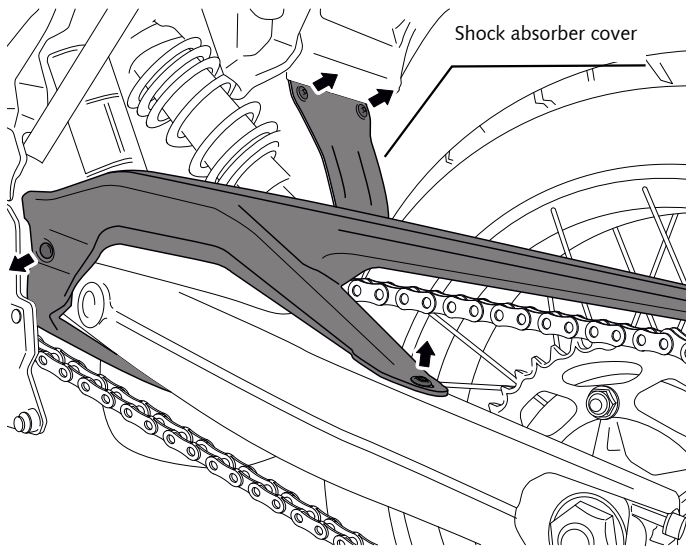

BMW F750/850 GS '18

- MOUNTING INSTRUCTIONS

1

DISASSEMBLY

NOT COMPATIBLE WITH OFF-ROAD PNEUMATICS