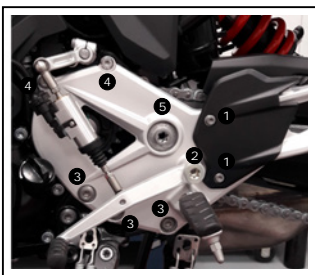

5

ASSEMBLY

6

ASSEMBLY

 Tightening torque

1. 8 Nm (No disassembly required)
2. 19 Nm
3. 38 Nm
4. 28 Nm
5. 100 Nm

BMW F900R / F900XR '20  
BMW F750 / F850 GS '18

REF 20419