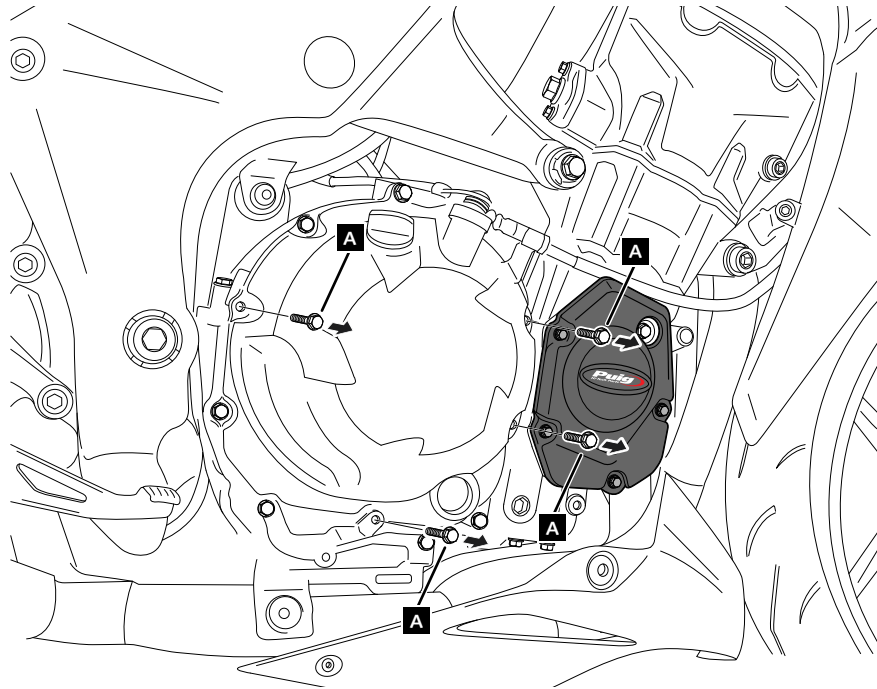

KAWASAKI Z-1000 '14-'21

REF 20417N

MOUNTING INSTRUCTIONS

4

DISASSEMBLY

A Original screws

5

ASSEMBLY