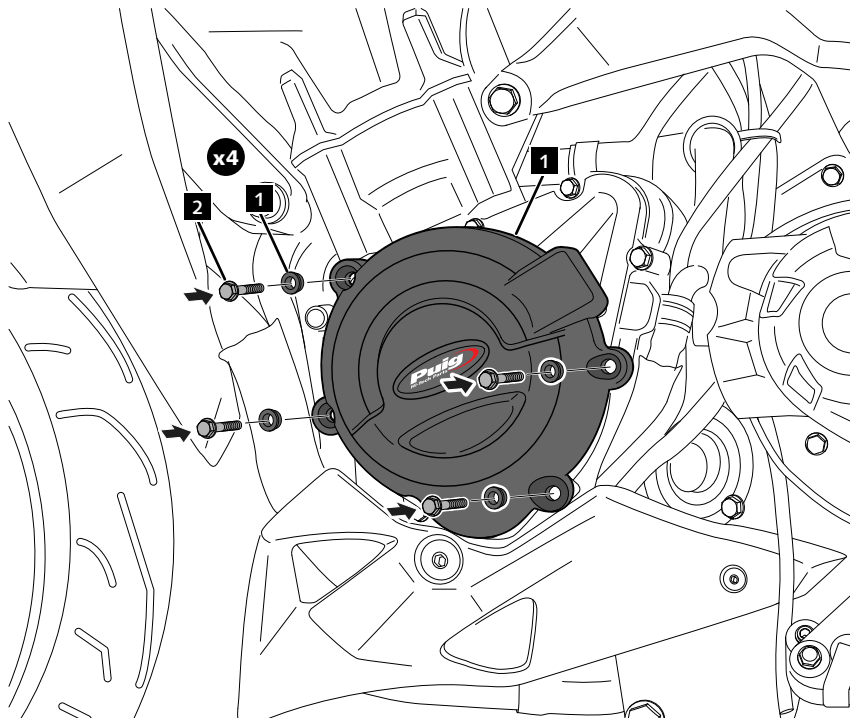

## M O U N T I N G I N S T R U C T I O N S

REF 20417N

LEFT SIDE COVERS

1 Person

30 min

EASY

ID.	PART	DESCRIPTION	QTY.	REF.:
1		Left cover	1	CONJUNTO--20417
2		M6x35 DIN6921 screw	4	-

# KAWASAKI Z-1000 '14-'21

REF 20417N

MOUNTING INSTRUCTIONS

**1**

DISASSEMBLY

**A** Original screws

**2**

ASSEMBLY

## M O U N T I N G I N S T R U C T I O N S

REF 20417N

RIGHT SIDE COVERS

1 Person

30 min

EASY

ID.	PART	DESCRIPTION	QTY.	REF.:
1		Right cover 1	1	CONJUNTO--20417
2		Right cover 2	1	CONJUNTO--20417
3		M6x35 DIN6921 screw	8	-