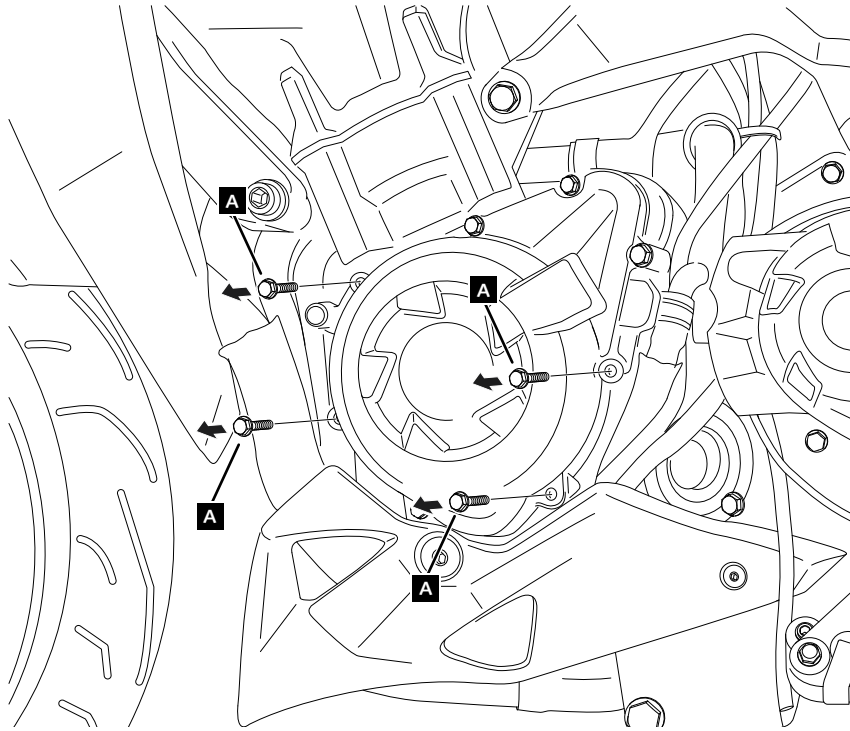

## M O U N T I N G I N S T R U C T I O N S

REF 20417N

LEFT SIDE COVERS

1 Person

30 min

EASY

ID.	PART	DESCRIPTION	QTY.	REF.:
1		Left cover	1	CONJUNTO--20417
2		M6x35 DIN6921 screw	4	-

# KAWASAKI Z-1000 '14-'21

REF 20417N

MOUNTING INSTRUCTIONS

**1**

DISASSEMBLY

**A** Original screws

**2**

ASSEMBLY

## M O U N T I N G I N S T R U C T I O N S

REF 20417N

RIGHT SIDE COVERS

1 Person

30 min

EASY

ID.	PART	DESCRIPTION	QTY.	REF.:
1		Right cover 1	1	CONJUNTO--20417
2		Right cover 2	1	CONJUNTO--20417
3		M6x35 DIN6921 screw	8	-

TUBE

8mm

**3**

DISASSEMBLY