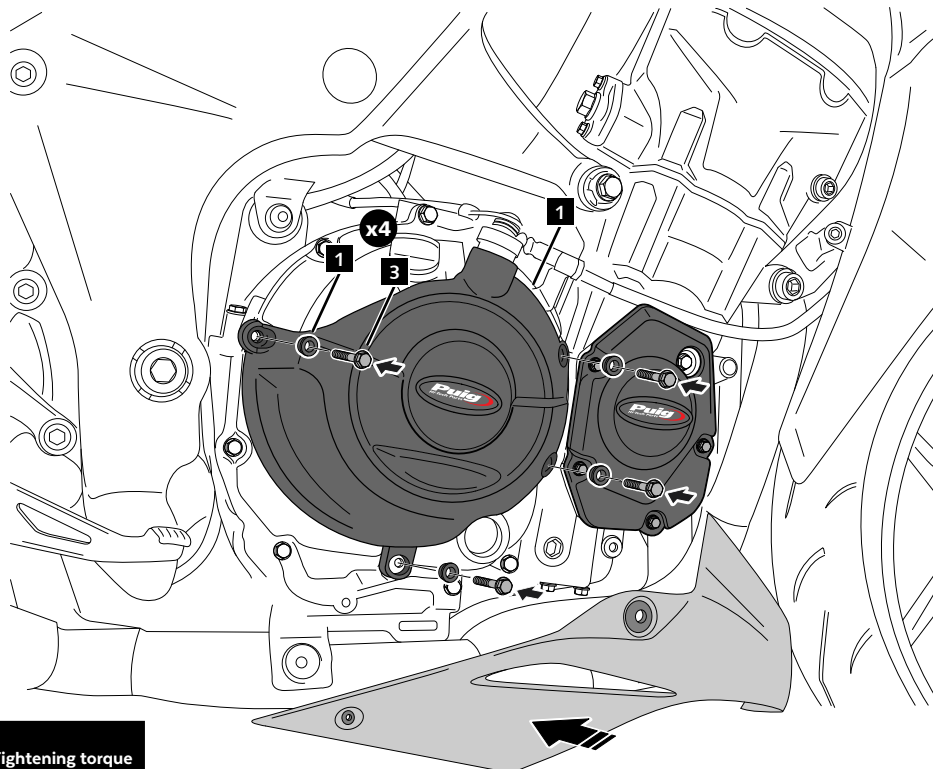

# KAWASAKI Z-1000 '14-'21

REF 20417N

MOUNTING INSTRUCTIONS

**4**

DISASSEMBLY

**A** Original screws

**5**

ASSEMBLY