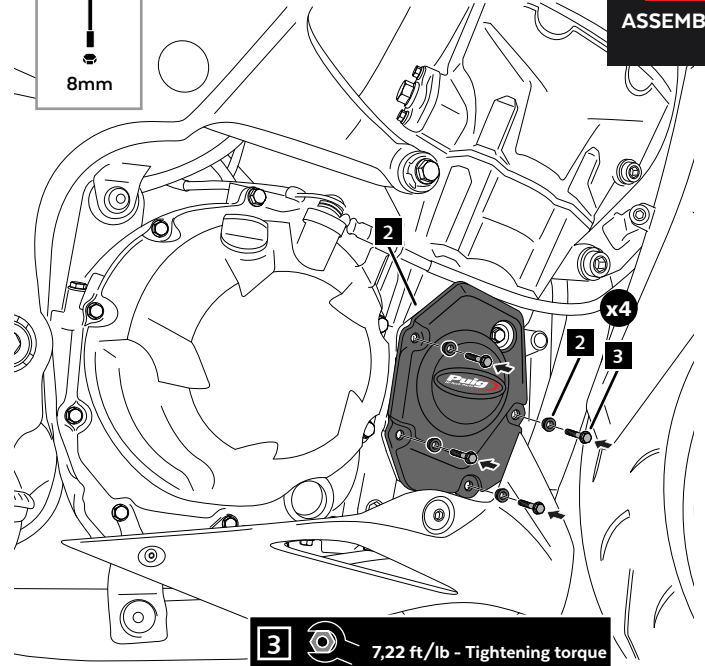

2

ASSEMBLY

TUBE

8mm