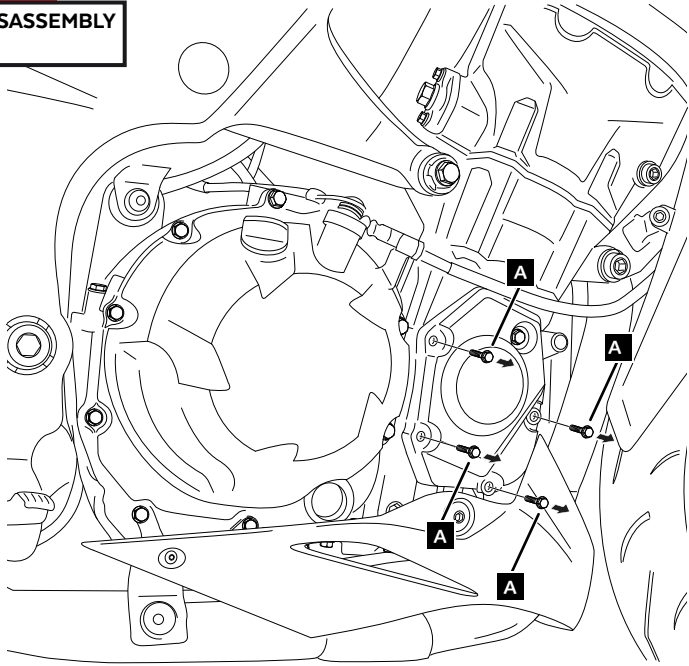

## M O U N T I N G I N S T R U C T I O N S

REF 20417N

RIGHT SIDE COVERS

1 Person

30 min

EASY

ID.	PART	DESCRIPTION	QTY.	REF.:
1		Right cover 1	1	CONJUNTO--20417
2		Right cover 2	1	CONJUNTO--20417
3		M6x35 DIN6921 screw	8	-

# KAWASAKI Z-1000 '14-'21

REF 20417N

MOUNTING INSTRUCTIONS

**1**

DISASSEMBLY

**A** Original screws

**2**

ASSEMBLY

TUBE

8mm

**3**

DISASSEMBLY