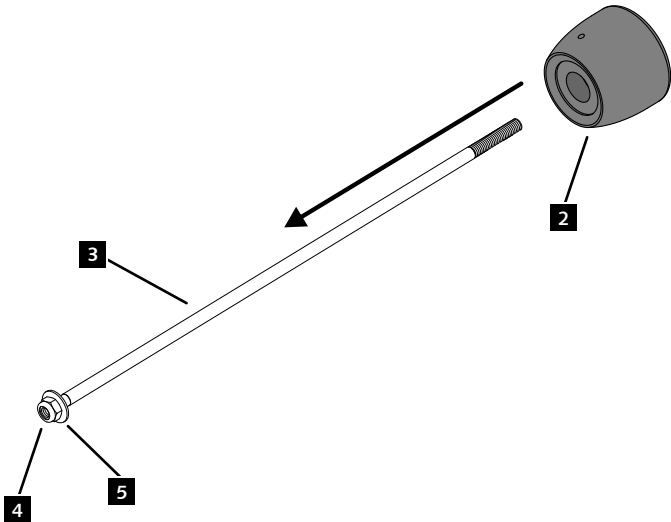

SUZUKI V-STROM 1000 '14 -'19
SUZUKI V-STROM 1050 '20>

REF 20410N

MOUNTING INSTRUCTIONS

1

ASSEMBLY