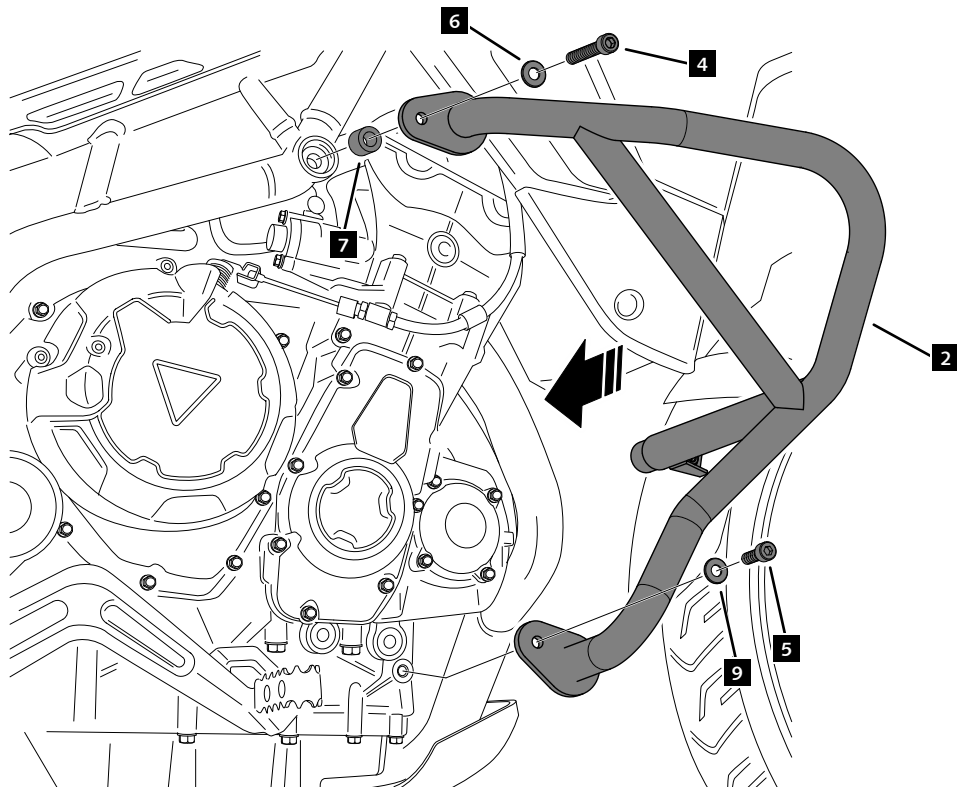

TRIUMPH TIGER 900 '20-'21

M O U N T I N G I N S T R U C T I O N S

REF 20384N

ENGINE GUARDS

| ID. | PART | DESCRIPTION | QTY. | REF.: |
|-----|---|--|------|-----------------|
| 1 |  | Protector right side | 1 | DEFENSA-20384N |
| 2 |  | Protector left side | 1 | DEFENSA-20384N |
| 3 |  | Allen screw M10/125x70 DIN912 (Left) | 1 | M2TM10125070A9B |
| 4 |  | Allen screw M10/125x60 DIN912 (Right) | 1 | M2TM10125060A9B |
| 5 |  | Allen screw M8x25 DIN912 | 2 | M2TM080125025AB |
| 6 |  | M10 DIN125/A washer | 2 | M2AM10DIN125AZB |
| 7 |  | Right aluminum spacer black Ø18xØ10.5 (Len.15mm) | 1 | CASQU485-0-1785 |
| 8 |  | Left aluminum spacer black Ø18xØ10.5 (Len.22mm) | 1 | CASQU485-0-1786 |
| 9 |  | M8 DIN125/A washer | 2 | M2AM08DIN125AZB |
| 10 |  | Black allen screw M8x25 DIN912 | 1 | TORNI-D912--430 |
| 11 |  | Black M6 DIN125/A | 1 | ARANDEP125-054 |

TRIUMPH TIGER 900 '20-'21

REF 20384N

MOUNTING INSTRUCTIONS

RIGHT SIDE

TRIUMPH TIGER 900 '20-'21

REF 20384N

MOUNTING INSTRUCTIONS

LEFT SIDE