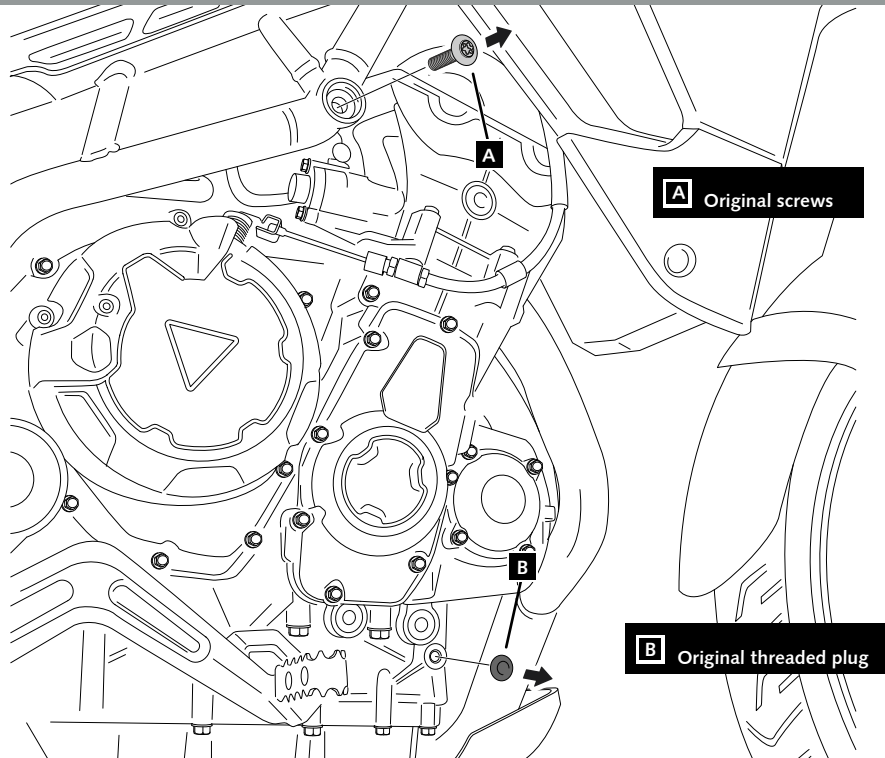

TRIUMPH TIGER 900 '20-'21

M O U N T I N G I N S T R U C T I O N S

REF 20384N

ENGINE GUARDS

| ID. | PART | DESCRIPTION | QTY. | REF.: |
|-----|---|--|------|-----------------|
| 1 |  | Protector right side | 1 | DEFENSA-20384N |
| 2 |  | Protector left side | 1 | DEFENSA-20384N |
| 3 |  | Allen screw M10/125x70 DIN912 (Left) | 1 | M2TM10125070A9B |
| 4 |  | Allen screw M10/125x60 DIN912 (Right) | 1 | M2TM10125060A9B |
| 5 |  | Allen screw M8x25 DIN912 | 2 | M2TM080125025AB |
| 6 |  | M10 DIN125/A washer | 2 | M2AM10DIN125AZB |
| 7 |  | Right aluminum spacer black Ø18xØ10.5 (Len.15mm) | 1 | CASQU485-0-1785 |
| 8 |  | Left aluminum spacer black Ø18xØ10.5 (Len.22mm) | 1 | CASQU485-0-1786 |
| 9 |  | M8 DIN125/A washer | 2 | M2AM08DIN125AZB |
| 10 |  | Black allen screw M8x25 DIN912 | 1 | TORNI-D912--430 |
| 11 |  | Black M6 DIN125/A | 1 | ARANDEP125-054 |

TRIUMPH TIGER 900 '20-'21

REF 20384N

MOUNTING INSTRUCTIONS

RIGHT SIDE

TRIUMPH TIGER 900 '20-'21

REF 20384N

MOUNTING INSTRUCTIONS

LEFT SIDE