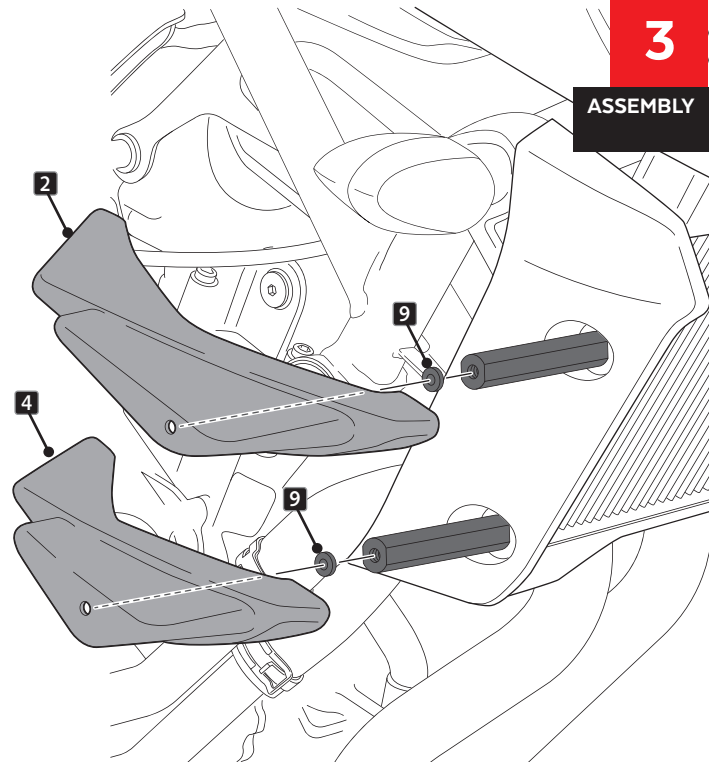

ALLEN

N° 3
N° 5

ID	PART	DESCRIPTION	QTY	REF
1		Spoiler deflector	2	10787N/A/R/V
2		Right superior spoiler	1	10783
3		Left superior spoiler	1	10783
4		Right inferior spoiler	1	10783
5		Left inferior spoiler	1	10783
6		Special screw M6x20 Hex. Length 80 M5x20	4	TORNI-E-----857
7		Ø8 x Ø14 x 3,5mm arrowhead	2	CASQUI-----182
8		M5x16 Ø11 ISO7380 Allen screw	4	TORNI-I7380--324
9		Ø4,5x Ø14x4mm rubber washer	4	ARAND-GD13D5X4-
10		M5x1 nylon washer	8	ARNV0000000245
11		M5 ISO7380 screw cap	4	TAPON-----85

YAMAHA MT-07 '18-

MOUNTING INSTRUCTIONS

1

DISASSEMBLY

2

ASSEMBLY

3

ASSEMBLY

YAMAHA MT-07 '18-

MOUNTING INSTRUCTIONS

4a

ASSEMBLY WITHOUT DEFLECTORS

4b

ASSEMBLY WITH DEFLECTORS

YAMAHA MT-07 '18-

MOUNTING INSTRUCTIONS