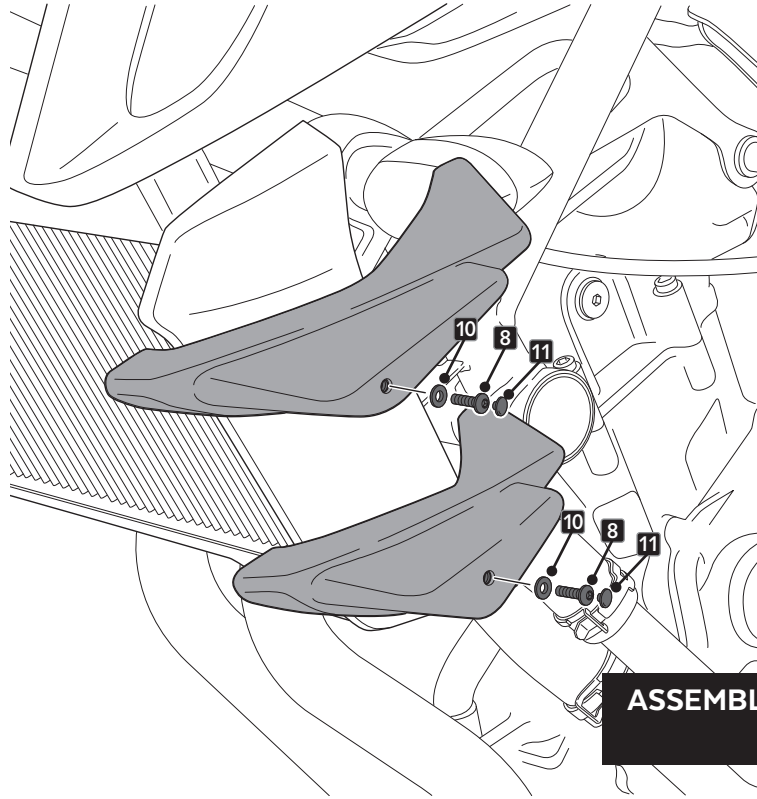

ALLEN

N° 3
N° 5

ID	PART	DESCRIPTION	QTY	REF
1		Spoiler deflector	2	10787N/A/R/V
2		Right superior spoiler	1	10783
3		Left superior spoiler	1	10783
4		Right inferior spoiler	1	10783
5		Left inferior spoiler	1	10783
6		Special screw M6x20 Hex. Length 80 M5x20	4	TORNI-E-----857
7		Ø8 x Ø14 x 3,5mm arrowhead	2	CASQUI-----182
8		M5x16 Ø11 ISO7380 Allen screw	4	TORNI-I7380--324
9		Ø4,5x Ø14x4mm rubber washer	4	ARAND-GD13D5X4-
10		M5x1 nylon washer	8	ARNV0000000245
11		M5 ISO7380 screw cap	4	TAPON-----85

YAMAHA MT-07 '18-

MOUNTING INSTRUCTIONS

4a

ASSEMBLY WITHOUT DEFLECTORS

4b

ASSEMBLY WITH DEFLECTORS

YAMAHA MT-07 '18-

MOUNTING INSTRUCTIONS

5

DISASSEMBLY

6

ASSEMBLY

7

ASSEMBLY

YAMAHA MT-07 '18-

MOUNTING INSTRUCTIONS

8a

ASSEMBLY WITHOUT DEFLECTORS

8b

ASSEMBLY WITH DEFLECTORS