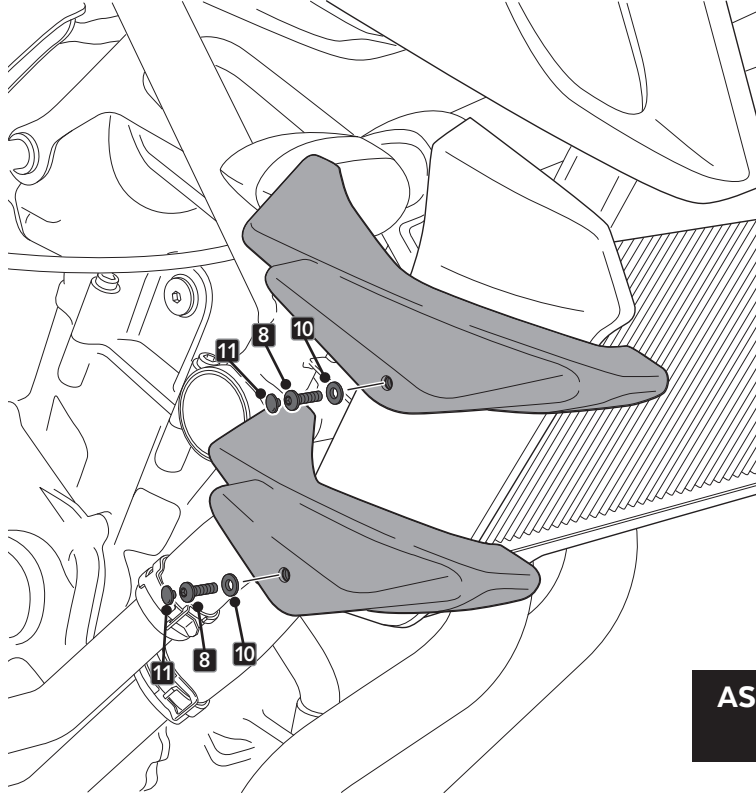

ALLEN

N° 3
N° 5

ID	PART	DESCRIPTION	QTY	REF
1		Spoiler deflector	2	10787N/A/R/V
2		Right superior spoiler	1	10783
3		Left superior spoiler	1	10783
4		Right inferior spoiler	1	10783
5		Left inferior spoiler	1	10783
6		Special screw M6x20 Hex. Length 80 M5x20	4	TORNI-E-----857
7		Ø8 x Ø14 x 3,5mm arrowhead	2	CASQUI-----182
8		M5x16 Ø11 ISO7380 Allen screw	4	TORNI-I7380--324
9		Ø4,5x Ø14x4mm rubber washer	4	ARAND-GD13D5X4-
10		M5x1 nylon washer	8	ARNV0000000245
11		M5 ISO7380 screw cap	4	TAPON-----85

YAMAHA MT-07 '18-

MOUNTING INSTRUCTIONS

1

DISASSEMBLY

2

ASSEMBLY

3

ASSEMBLY

YAMAHA MT-07 '18-

MOUNTING INSTRUCTIONS

4a

ASSEMBLY WITHOUT DEFLECTORS

4b

ASSEMBLY WITH DEFLECTORS

YAMAHA MT-07 '18-

MOUNTING INSTRUCTIONS