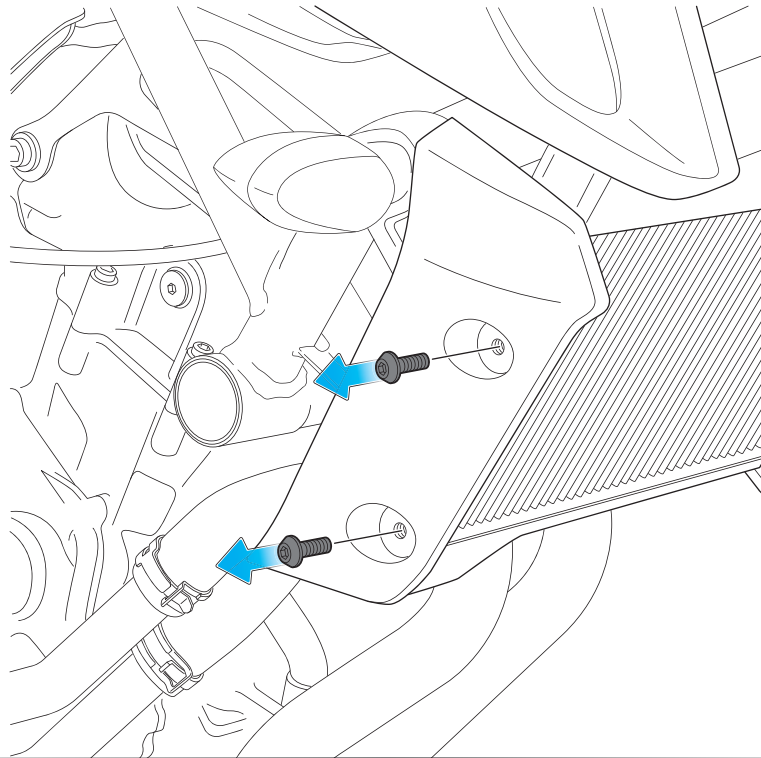

YAMAHA MT-07 '18-

MOUNTING INSTRUCTIONS

1

DISASSEMBLY