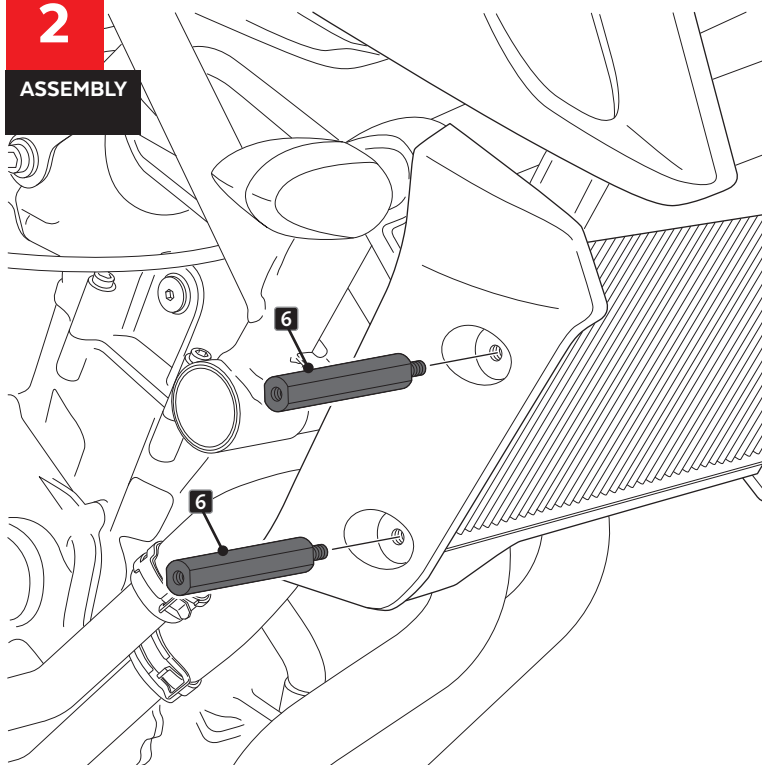

ALLEN

N° 3
N° 5

ID	PART	DESCRIPTION	QTY	REF
1		Spoiler deflector	2	10787N/A/R/V
2		Right superior spoiler	1	10783
3		Left superior spoiler	1	10783
4		Right inferior spoiler	1	10783
5		Left inferior spoiler	1	10783
6		Special screw M6x20 Hex. Length 80 M5x20	4	TORNI-E-----857
7		Ø8 x Ø14 x 3,5mm arrowhead	2	CASQUI-----182
8		M5x16 Ø11 ISO7380 Allen screw	4	TORNI-I7380--324
9		Ø4,5x Ø14x4mm rubber washer	4	ARAND-GD13D5X4-
10		M5x1 nylon washer	8	ARNV0000000245
11		M5 ISO7380 screw cap	4	TAPON-----85

YAMAHA MT-07 '18-

MOUNTING INSTRUCTIONS

1

DISASSEMBLY

2

ASSEMBLY

3

ASSEMBLY

YAMAHA MT-07 '18-

MOUNTING INSTRUCTIONS

4a

ASSEMBLY WITHOUT DEFLECTORS

4b

ASSEMBLY WITH DEFLECTORS

YAMAHA MT-07 '18-

MOUNTING INSTRUCTIONS