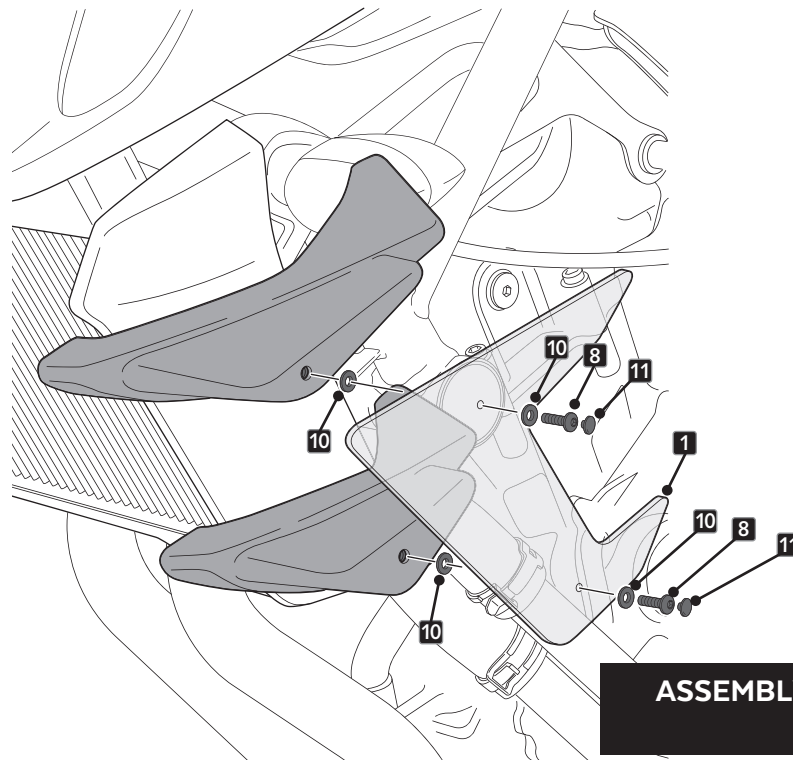

ALLEN

N° 3
N° 5

ID	PART	DESCRIPTION	QTY	REF
1		Spoiler deflector	2	10787N/A/R/V
2		Right superior spoiler	1	10783
3		Left superior spoiler	1	10783
4		Right inferior spoiler	1	10783
5		Left inferior spoiler	1	10783
6		Special screw M6x20 Hex. Length 80 M5x20	4	TORNI-E-----857
7		Ø8 x Ø14 x 3,5mm arrowhead	2	CASQUI-----182
8		M5x16 Ø11 ISO7380 Allen screw	4	TORNI-I7380--324
9		Ø4,5x Ø14x4mm rubber washer	4	ARAND-GD13D5X4-
10		M5x1 nylon washer	8	ARNV0000000245
11		M5 ISO7380 screw cap	4	TAPON-----85

YAMAHA MT-07 '18-

MOUNTING INSTRUCTIONS

4a

ASSEMBLY WITHOUT DEFLECTORS

4b

ASSEMBLY WITH DEFLECTORS

YAMAHA MT-07 '18-

MOUNTING INSTRUCTIONS

5

DISASSEMBLY

6

ASSEMBLY

7

ASSEMBLY

YAMAHA MT-07 '18-

MOUNTING INSTRUCTIONS

8a

ASSEMBLY WITHOUT DEFLECTORS

8b

ASSEMBLY WITH DEFLECTORS