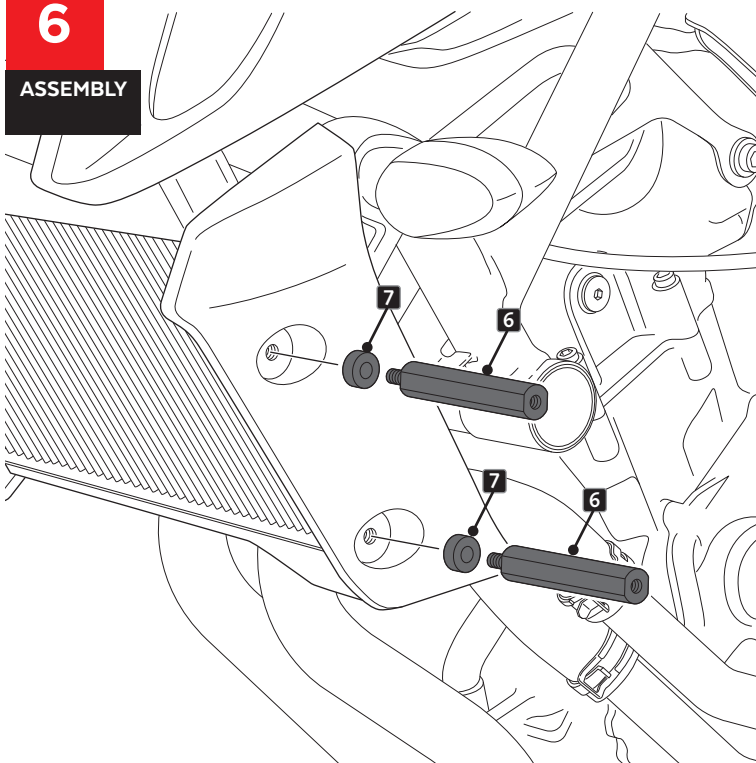

YAMAHA MT-07 '18-

MOUNTING INSTRUCTIONS

5

DISASSEMBLY

6

ASSEMBLY

7

ASSEMBLY