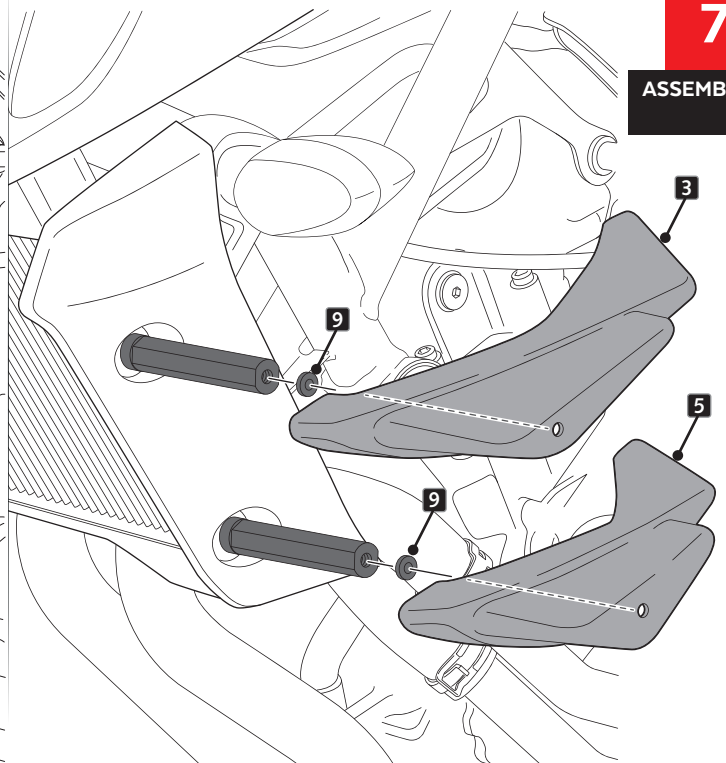

ALLEN

N° 3
N° 5

ID	PART	DESCRIPTION	QTY	REF
1		Spoiler deflector	2	10787N/A/R/V
2		Right superior spoiler	1	10783
3		Left superior spoiler	1	10783
4		Right inferior spoiler	1	10783
5		Left inferior spoiler	1	10783
6		Special screw M6x20 Hex. Length 80 M5x20	4	TORNI-E-----857
7		Ø8 x Ø14 x 3,5mm arrowhead	2	CASQUI-----182
8		M5x16 Ø11 ISO7380 Allen screw	4	TORNI-I7380--324
9		Ø4,5x Ø14x4mm rubber washer	4	ARAND-GD13D5X4-
10		M5x1 nylon washer	8	ARNV0000000245
11		M5 ISO7380 screw cap	4	TAPON-----85

YAMAHA MT-07 '18-

MOUNTING INSTRUCTIONS

4a

ASSEMBLY WITHOUT DEFLECTORS

4b

ASSEMBLY WITH DEFLECTORS

YAMAHA MT-07 '18-

MOUNTING INSTRUCTIONS

5

DISASSEMBLY

6

ASSEMBLY

7

ASSEMBLY

YAMAHA MT-07 '18-

MOUNTING INSTRUCTIONS

8a

ASSEMBLY WITHOUT DEFLECTORS

8b

ASSEMBLY WITH DEFLECTORS