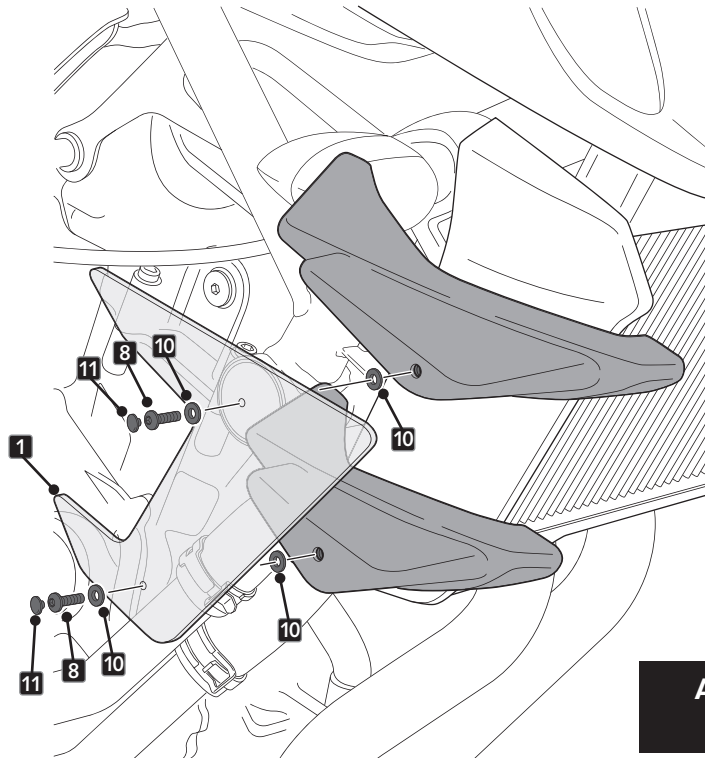

ALLEN

N° 3
N° 5

ID	PART	DESCRIPTION	QTY	REF
1		Spoiler deflector	2	10787N/A/R/V
2		Right superior spoiler	1	10783
3		Left superior spoiler	1	10783
4		Right inferior spoiler	1	10783
5		Left inferior spoiler	1	10783
6		Special screw M6x20 Hex. Length 80 M5x20	4	TORNI-E-----857
7		Ø8 x Ø14 x 3,5mm arrowhead	2	CASQUI-----182
8		M5x16 Ø11 ISO7380 Allen screw	4	TORNI-I7380--324
9		Ø4,5x Ø14x4mm rubber washer	4	ARAND-GD13D5X4-
10		M5x1 nylon washer	8	ARNV0000000245
11		M5 ISO7380 screw cap	4	TAPON-----85

YAMAHA MT-07 '18-

MOUNTING INSTRUCTIONS

4a

ASSEMBLY WITHOUT DEFLECTORS

4b

ASSEMBLY WITH DEFLECTORS

YAMAHA MT-07 '18-

MOUNTING INSTRUCTIONS

5

DISASSEMBLY

6

ASSEMBLY

7

ASSEMBLY

YAMAHA MT-07 '18-

MOUNTING INSTRUCTIONS