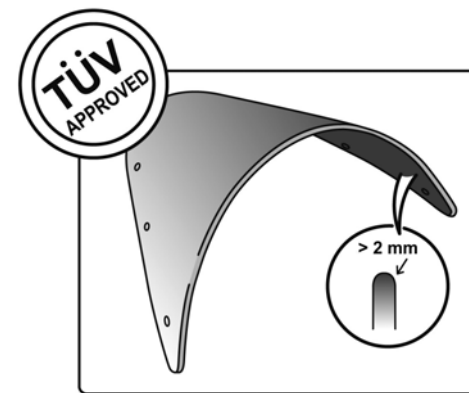

TECHNICAL FEATURES

ROUNDED CONTOUR-PROFILE

Check the ABE HOMOLOGATION document if the product is homologated for your motorcycle

TÜV APPROVED