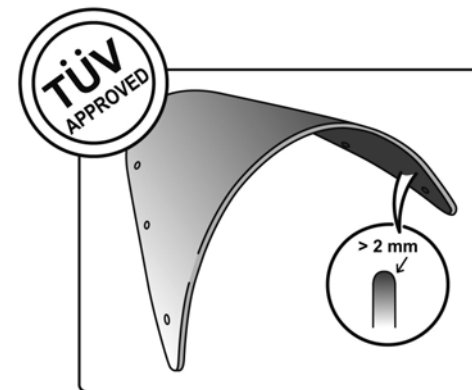

## TECHNICAL FEATURES

ROUNDED CONTOUR-PROFILE

Check the ABE HOMOLOGATION document if the product is homologated for your motorcycle

TÜV APPROVED