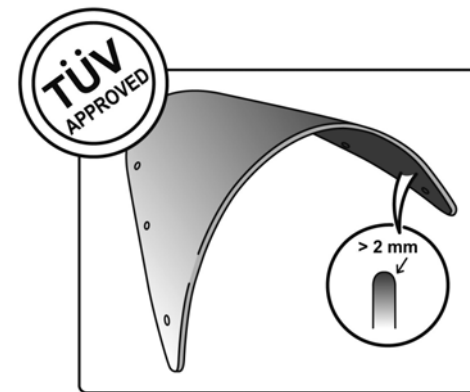

TECHNICAL FEATURES

ROUNDED CONTOUR-PROFILE

Check the ABE HOMOLOGATION document if the product is homologated for your motorcycle

TÜV APPROVED