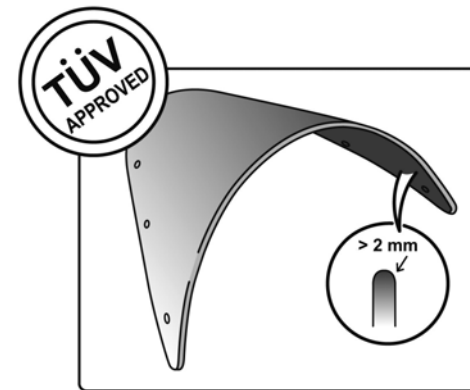

## TECHNICAL FEATURES

Check the ABE HOMOLOGATION document if the product is homologated for your motorcycle

ROUNDED CONTOUR-PROFILE

TÜV APPROVED