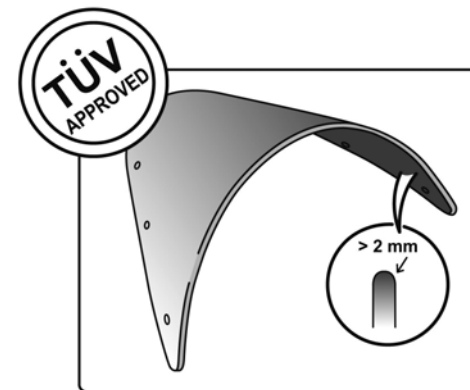

## TECHNICAL FEATURES

ROUNDED CONTOUR-PROFILE

Check the ABE HOMOLOGATION document if the product is homologated for your motorcycle

TÜV APPROVED