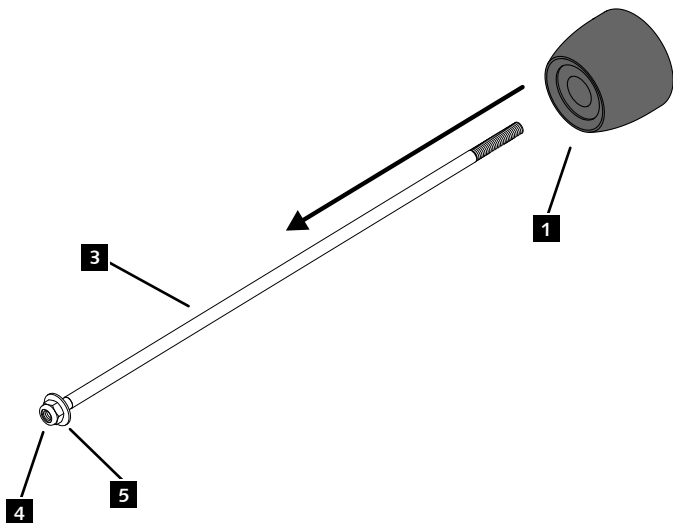

YAMAHA YZF R-6 '17-

MOUNTING INSTRUCTIONS

REF 20300N

PHB19 PROTECTOR SWINGARM

ID.	PART	QTY.	REF.:
1		1	PROBAS50-1-0050
2		1	PROBAS49-1-0049
3		1	VARIFO12-1-0012
4		2	TUZBM6000000024
5		2	ARANDEPD125-054
6		2	TAPAFINALR17-18

YAMAHA YZF R-6 '17-

REF
20300N

MOUNTING INSTRUCTIONS

1

ASSEMBLY

2

ASSEMBLY

3

ASSEMBLY

A Ref. 20025

4

86 lbf/in - Tightening torque

6

Removing the cap