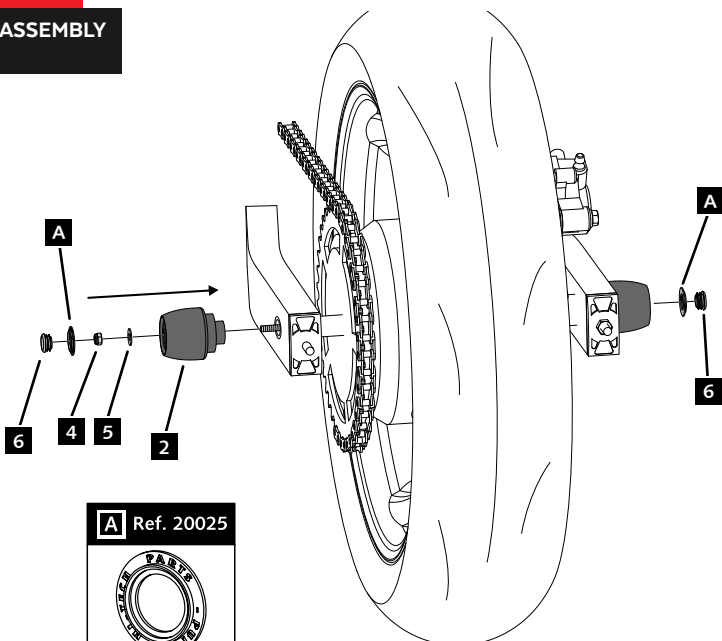

YAMAHA YZF R-6 '17-

MOUNTING INSTRUCTIONS

REF 20300N

PHB19 PROTECTOR SWINGARM

ID.	PART	QTY.	REF.:
1		1	PROBAS50-1-0050
2		1	PROBAS49-1-0049
3		1	VARIFO12-1-0012
4		2	TUZBM6000000024
5		2	ARANDEPD125-054
6		2	TAPAFINALR17-18

YAMAHA YZF R-6 '17-

REF
20300N

MOUNTING INSTRUCTIONS

1

ASSEMBLY

2

ASSEMBLY

3

ASSEMBLY

A Ref. 20025

4

86 lbf/in - Tightening torque

6

Removing the cap