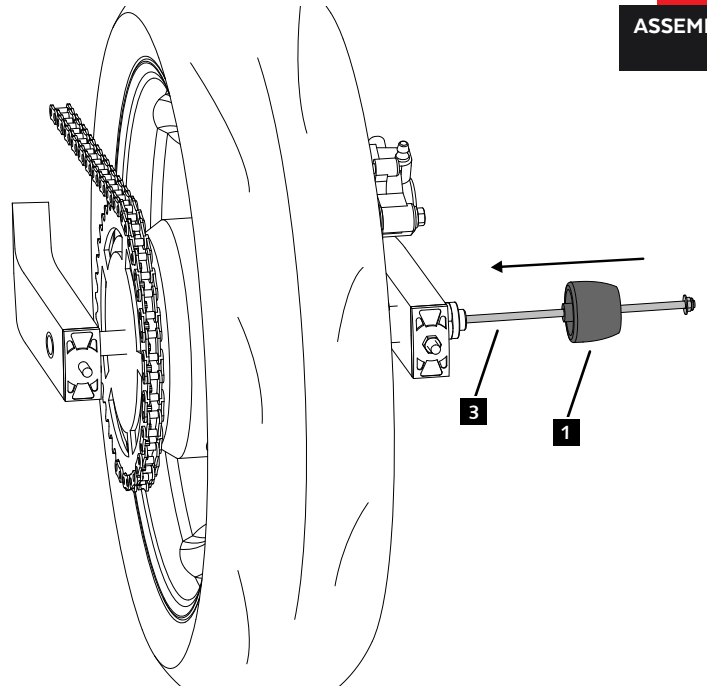

YAMAHA YZF R-6 '17-

MOUNTING INSTRUCTIONS

REF 20300N

PHB19 PROTECTOR SWINGARM

ID.	PART	QTY.	REF.:
1		1	PROBAS50-1-0050
2		1	PROBAS49-1-0049
3		1	VARIFO12-1-0012
4		2	TUZBM6000000024
5		2	ARANDEPD125-054
6		2	TAPAFINALR17-18

YAMAHA YZF R-6 '17-

REF
20300N

MOUNTING INSTRUCTIONS

1

ASSEMBLY

2

ASSEMBLY

3

ASSEMBLY

A Ref. 20025

4

86 lbf/in - Tightening torque

6

Removing the cap