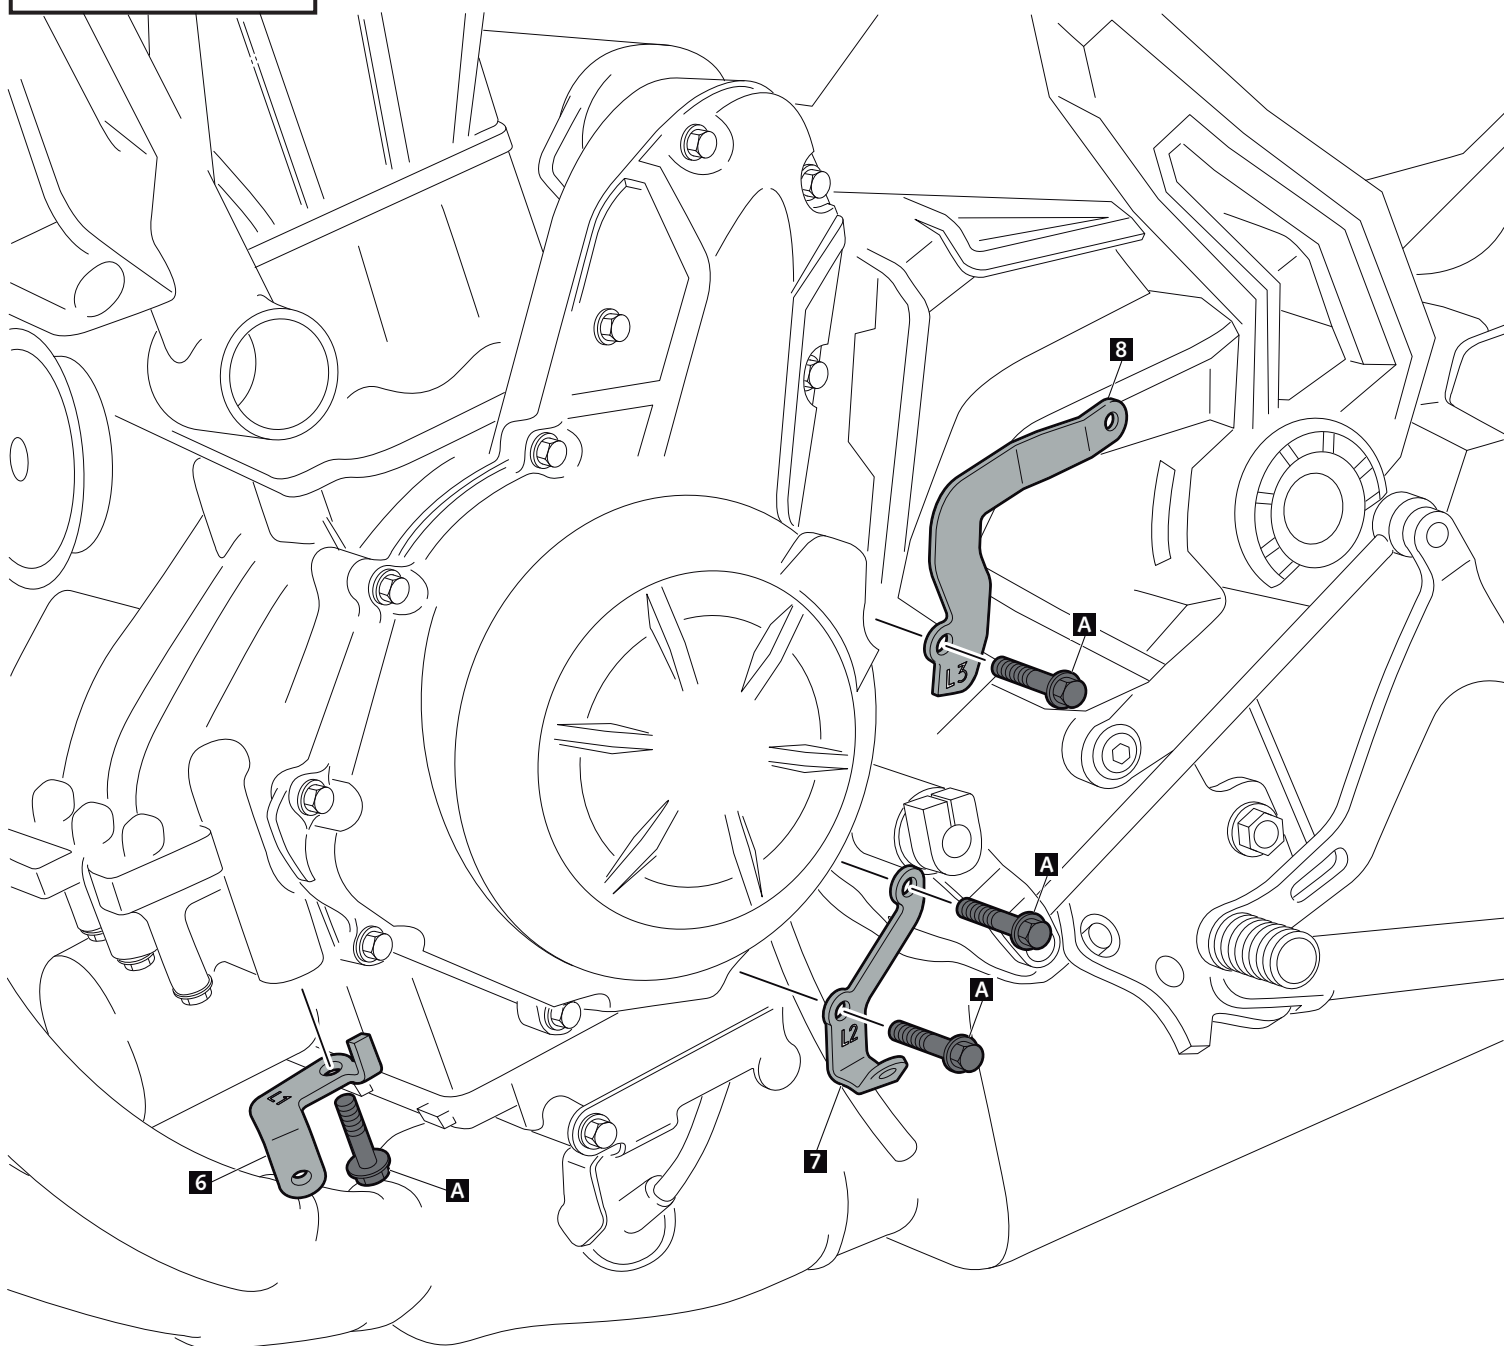

ID	PART	DESCRIPTION	QTY	REF
1		Right engine spoiler	1	20295C/JM3
2		Left engine spoiler	1	20295C/JM3
3		Central engine spoiler	1	20295C/JM3
4		Upper aluminium cover	1	SOPOR8PITS20295
5		Lower aluminium cover	1	SOPOR8PITI20295
6		Front left support (L1)	1	SOPOR8PIL120295
7		Central left support (L2)	1	SOPOR8PIL220295
8		Rear left support (L3)	1	SOPOR8PIL320295
9		Front right support (R1)	1	SOPOR8P1R120295
10		Central right support (R2)	1	SOPOR8P1R220295
11		Rear right support (R3)	1	SOPOR8P1R30295
12		M5x16 Ø11 ISO 7380 Allen screw	12	TORNI-I7380-493
13		M5 Silentblock	6	SILENBTM5-046/1
14		Ø18x Ø9 xØ11 x8 silentblock	6	AROPASACABLES-1
15		Ø12 xØ6,8 x 7,3 bush with flange	6	CASQUI-1A---750
16		M5 ISO 7380 Screw cap	12	TAPON-----85
17		Stickers set	1	ADHESI-----246

## MOUNTING INSTRUCTIONS

**1**

RIGHT SIDE ASSEMBLY

**A** Original screws

## MOUNTING INSTRUCTIONS

**2**

LEFT SIDE ASSEMBLY

**A** Original screws