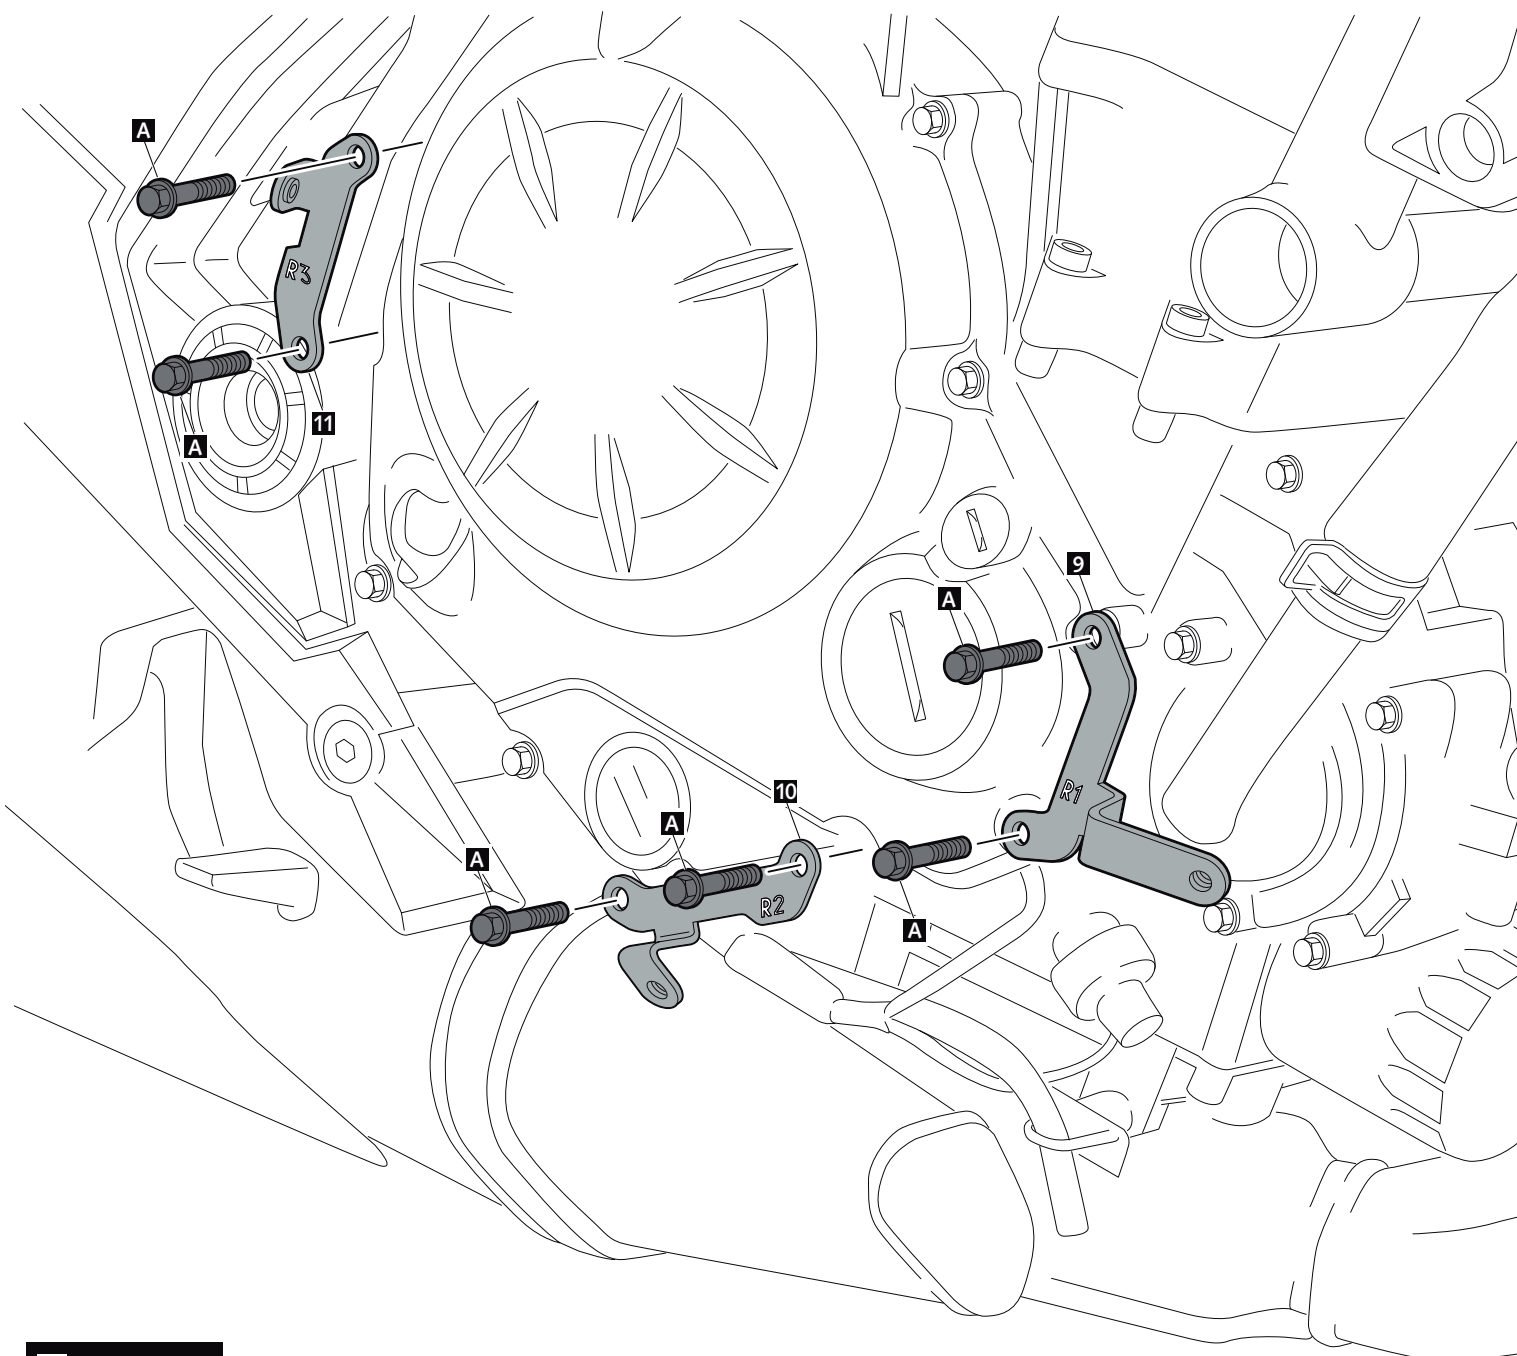

## M O U N T I N G I N S T R U C T I O N S

REF 20295

ENGINE SPOILER

1 Person

40 min

EASY

N° 8  
N° 12

ALLEN  
N° 3

ID	PART	DESCRIPTION	QTY	REF
1		Right engine spoiler	1	20295C/JM3
2		Left engine spoiler	1	20295C/JM3
3		Central engine spoiler	1	20295C/JM3
4		Upper aluminium cover	1	SOPOR8PITS20295
5		Lower aluminium cover	1	SOPOR8PITI20295
6		Front left support (L1)	1	SOPOR8PIL120295
7		Central left support (L2)	1	SOPOR8PIL220295
8		Rear left support (L3)	1	SOPOR8PIL320295
9		Front right support (R1)	1	SOPOR8P1R120295
10		Central right support (R2)	1	SOPOR8P1R220295
11		Rear right support (R3)	1	SOPOR8P1R30295
12		M5x16 Ø11 ISO 7380 Allen screw	12	TORNI-I7380-493
13		M5 Silentblock	6	SILENBTM5-046/1
14		Ø18x Ø9 xØ11 x8 silentblock	6	AROPASACABLES-1
15		Ø12 xØ6,8 x 7,3 bush with flange	6	CASQUI-1A---750
16		M5 ISO 7380 Screw cap	12	TAPON-----85
17		Stickers set	1	ADHESI-----246

## MOUNTING INSTRUCTIONS

**1**

RIGHT SIDE ASSEMBLY

**A** Original screws

## MOUNTING INSTRUCTIONS

**2**

LEFT SIDE ASSEMBLY

**A** Original screws