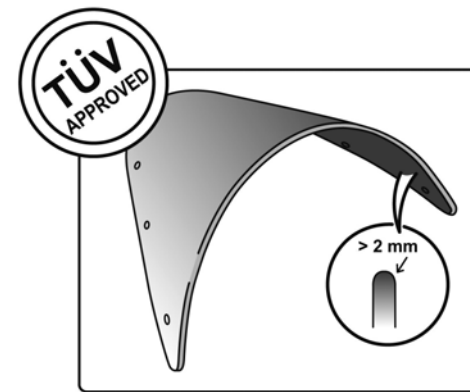

## TECHNICAL FEATURES

ROUNDED CONTOUR-PROFILE

Check the ABE HOMOLOGATION document if the product is homologated for your motorcycle

TÜV APPROVED