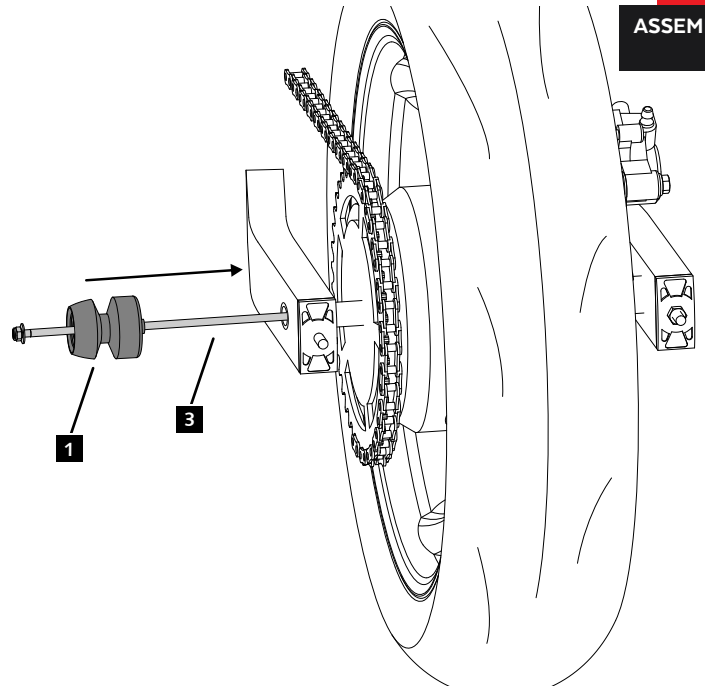

HONDA CRF 1100L AFRICA TWIN '20-

MOUNTING INSTRUCTIONS

REF 20280N

PHB19 PROTECTOR SWINGARM

1 Person

15 min

EASY

TUBE

MOUNTING INSTRUCTIONS

1

ASSEMBLY

2

ASSEMBLY

3

ASSEMBLY

6

Removing the cap