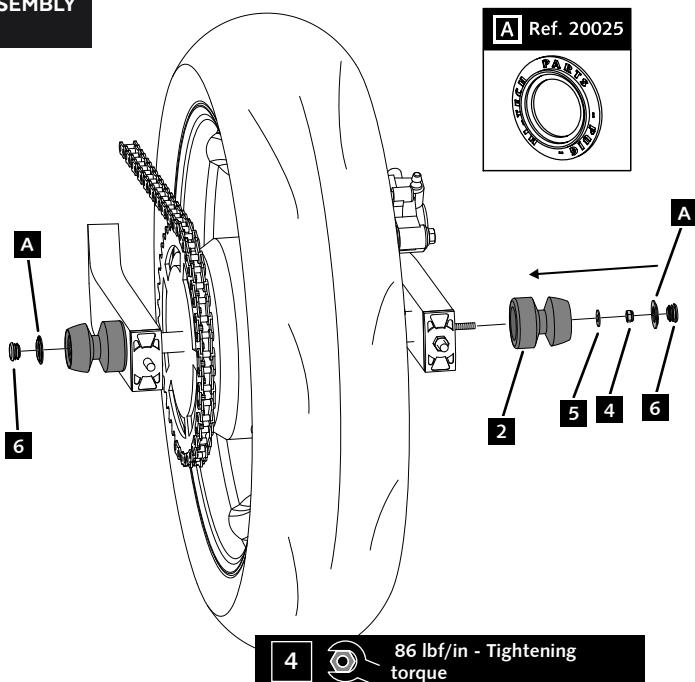

HONDA CRF 1100L AFRICA TWIN '20-

MOUNTING INSTRUCTIONS

REF 20280N

PHB19 PROTECTOR SWINGARM

1 Person

15 min

EASY

TUBE

MOUNTING INSTRUCTIONS

1

ASSEMBLY

2

ASSEMBLY

3

ASSEMBLY

6

Removing the cap