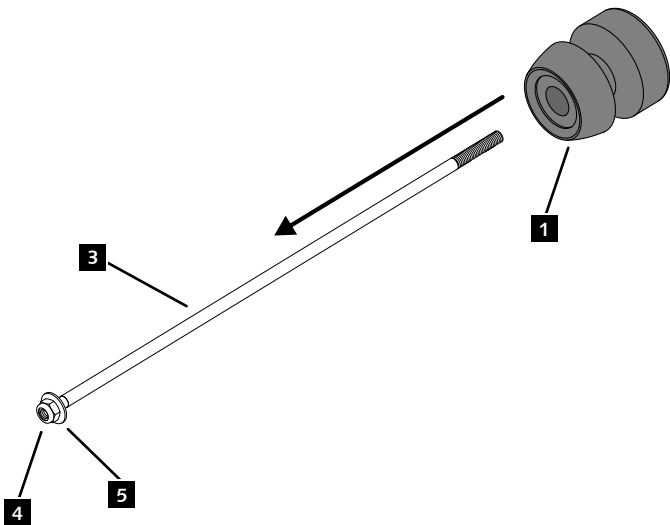

HONDA CRF 1100L AFRICA TWIN '20-

REF 20280N

MOUNTING INSTRUCTIONS

1

ASSEMBLY