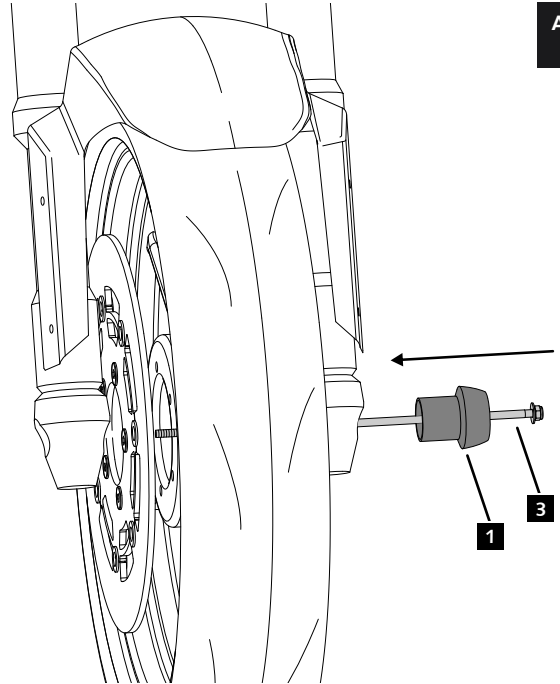

HONDA CRF 1100L AFRICA TWIN '20-

REF 20279N

MOUNTING INSTRUCTIONS -

1

ASSEMBLY

2

ASSEMBLY

3